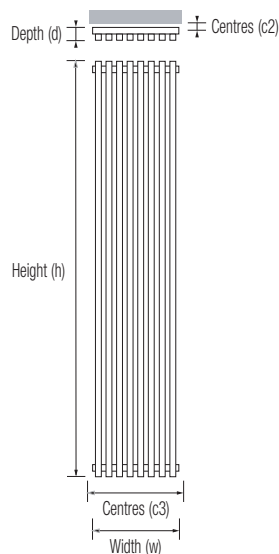

T² Radiator

T² Chrome Towel Holder

Product Code (Heating Only)	Height (mm) (h)	Width (mm) (w)	Depth (mm) (d)	Wall to Face (mm)	Tapping Centres (mm)			Output (watts)	Dry Weight (Kg)	Water Content (ltrs)	Product Codes (Electric) *2				Estimated delivery *1
					(c1)	(c2)	(c3)				HE	E	POL1 - HE	POL1 - E	
T2 [*] 1180037	1800	370	50	70	n/a	32.5	370	655	18	8.63	n/a	n/a	n/a	n/a	C
T2 [*] 1180046	1800	460	50	70	n/a	32.5	460	818	22.5	10.78	n/a	n/a	n/a	n/a	C
T2 [*] 1180055	1800	550	50	70	n/a	32.5	550	982	27	12.94	n/a	T2043180055	n/a	n/a	L

• [*] Available finishes = Polished (04) ; Brushed (03) • Optional extras = Towel holder

Notes:

• Max operating pressure 6 bar • All connections 1/2" BSP • Manufactured from stainless steel

*1 Note: Items over quantity of 7 will be dispatched via lorry : C = Courier, up to 3 working days. L = Lorry, up to 10 working days

*2 Note: Fully electric option supplied in polished only, manufactured from aluminium.

Dimension detail (mm)					Heating Only		Dual Fuel		Electric Only		Dual Fuel - Thermostatic POL1		Electric Only - Thermostatic POL1	
Height (h)	Width (w)	Depth (d)	Sections	Output @ Δt 60°C	Code	Price £ excl. VAT	Code	Price £ excl. VAT	Code	Price £ excl. VAT	Code	Price £ excl. VAT	Code	Price £ excl. VAT
Polished														
1800	370	50	8	655	T20 41 1 80037	433.00	n/a	n/a	n/a	n/a	n/a	n/a	n/a	n/a
1800	460	50	10	818	T20 41 1 80046	524.00	n/a	n/a	n/a	n/a	n/a	n/a	n/a	n/a
1800	550	50	12	982	T20 41 1 80055	669.00	n/a	n/a	T20 43 1 80055	1499.00	n/a	n/a	n/a	n/a
Brushed														
1800	370	50	8	655	T20 31 1 80037	433.00	n/a	n/a	n/a	n/a	n/a	n/a	n/a	n/a
1800	460	50	10	818	T20 31 1 80046	524.00	n/a	n/a	n/a	n/a	n/a	n/a	n/a	n/a
1800	550	50	12	982	T20 31 1 80055	669.00	n/a	n/a	n/a	n/a	n/a	n/a	n/a	n/a
Other RAL colours available upon request - please add						289.00	Allow 2-3 weeks							
Optional Towel Holder-Chrome Only (adds 80mm)					ZXTHOLD-07	97.00	Electric Models: please allow 5-6 weeks							