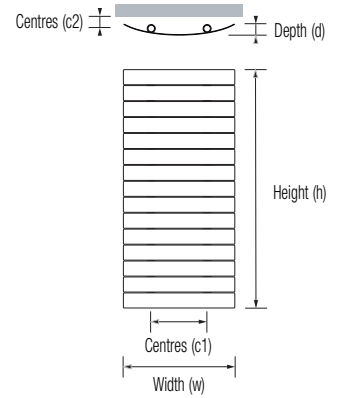

Stra

Product Code (Heating Only)	Height (mm) (h)	Width (mm) (w)	Depth (mm) (d)	Wall to Face (mm)	Tapping Centres (mm)			Output (watts)	Dry Weight (Kg)	Water Content (ltrs)	Product Codes (Electric) *2				Estimated delivery *1
					(c1)	(c2)	(c3)				HE	E	POL1 - HE	POL1 - E	
STR101117060	1170	600	60	105 / 110	300 *	72 / 77	n/a	747	14	1.5	n/a	n/a	n/a	n/a	L
STR101144060	1440	600	60	105 / 110	300 *	72 / 77	n/a	920	17	1.8	n/a	n/a	n/a	n/a	L
STR101180060	1800	600	60	105 / 110	300 *	72 / 77	n/a	1150	21	2.3	n/a	n/a	n/a	n/a	L

• Available finishes = Metallic silver (10) • Optional extras = Towel holder

Notes:

• Max operating pressure 5 bar • All connections 1/2" BSP (*underside connections are central) • Manufactured from aluminium