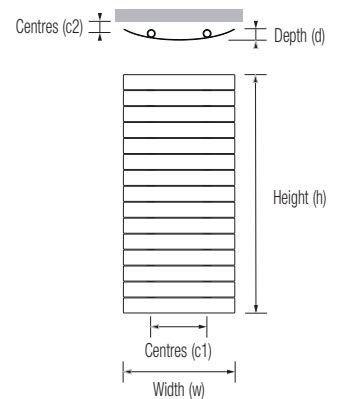

Stra Radiator

Product Code (Heating Only)	Height (mm) (h)	Width (mm) (w)	Depth (mm) (d)	Wall to Face (mm)	Tapping Centres (mm)			Output (watts)	Dry Weight (Kg)	Water Content (ltrs)	Product Codes (Electric) *2				Estimated delivery *1
					(c1)	(c2)	(c3)				HE	E	POL1 - HE	POL1 - E	
STR101117060	1170	600	60	105 / 110	300 *	72 / 77	n/a	747	14	1.5	n/a	n/a	n/a	n/a	L
STR101144060	1440	600	60	105 / 110	300 *	72 / 77	n/a	920	17	1.8	n/a	n/a	n/a	n/a	L
STR101180060	1800	600	60	105 / 110	300 *	72 / 77	n/a	1150	21	2.3	n/a	n/a	n/a	n/a	L

• Available finishes = Metallic silver (10) • Optional extras = Towel holder

Notes:

• Max operating pressure 5 bar • All connections 1/2" BSP (*underside connections are central) • Manufactured from aluminium

*1 Note: Lorry delivery only : up to 10 working days

*2 Note: Fully electric option not available for this product

Dimension detail (mm)					Heating Only		Dual Fuel		Electric Only		Dual Fuel - Thermostatic POL1		Electric Only - Thermostatic POL1	
Height (h)	Width (w)	Depth (d)	Sections	Output @ Δt 60°C	Code	Price £ excl. VAT	Code	Price £ excl. VAT	Code	Price £ excl. VAT	Code	Price £ excl. VAT	Code	Price £ excl. VAT
1170	600	60	13	727	STR 10 1 117060	395.00	n/a	n/a	n/a	n/a	n/a	n/a	n/a	n/a
1440	600	60	16	896	STR 10 1 144060	455.00	n/a	n/a	n/a	n/a	n/a	n/a	n/a	n/a
1800	600	60	20	1120	STR 10 1 180060	533.00	n/a	n/a	n/a	n/a	n/a	n/a	n/a	n/a
Optional chrome towel holder (adds 80mm)					ZXSTR - 02	131.00								