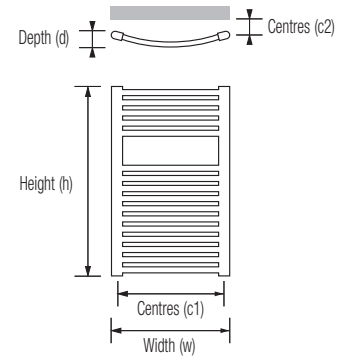

Space Bow Towel Radiator

Product Code (Heating Only)	Height (mm) (h)	Width (mm) (w)	Depth (mm) (d)	Wall to Face (mm)	Tapping Centres (mm)			Output (watts)	Dry Weight (Kg)	Water Content (ltrs)	Product Codes (Electric) *2				Estimated delivery *1
					(c1)	(c2)	(c3)				HE	E	POL1 - HE	POL1 - E	
SPB021075050	750	500	40	85-105	460	65-85	n/a	266	6.3	3.9	SPB022075050	SPB023075050	n/a	n/a	C
SPB021120050	1118	500	40	85-105	460	65-85	n/a	387	8.7	5.6	SPB022120050	SPB023120050	n/a	n/a	C
SPB021165050	1650	500	40	85-105	460	65-85	n/a	554	12	8.5	SPB022165050	SPB023165050	SPB024165050	SPB025165050	C
SPB021075060	750	600	40	85-105	560	65-85	n/a	311	7.1	4.5	SPB022075060	SPB023075060	n/a	n/a	C
SPB021120060	1118	600	40	85-105	560	65-85	n/a	450	9.8	6.5	SPB022120060	SPB023120060	SPB024120060	SPB025120060	C
SPB021165060	1650	600	40	85-105	560	65-85	n/a	647	13.6	9.9	SPB022165060	SPB023165060	SPB024165060	SPB025165060	C

• Available finishes = Chrome (02) • Optional extras = Towel hook

Notes:

• Max operating pressure 10 bar • All connections 1/2" BSP • Manufactured from steel

*1 Note: Items over quantity of 7 will be dispatched via lorry: C = Courier, up to 3 working days. L = Lorry, up to 10 working days

*2 Note: Fully electric option extends delivery time, see price list for details. 1650(h) models cannot be sent by courier due to weight

Dimension detail (mm)				Heating Only		Dual Fuel		Electric Only		Dual Fuel - Thermostatic POL1		Electric Only - Thermostatic POL1	
Height (h)	Width (w)	Depth (d)	Output @ Δt 60°C	Code	Price £ excl. VAT	Code	Price £ excl. VAT	Code	Price £ excl. VAT	Code	Price £ excl. VAT	Code	Price £ excl. VAT
750	500	40	266	SPB 02 1 075050	145.00	SPB 02 2 075050	205.00	SPB 02 3 075050	236.00	n/a	n/a	n/a	n/a
1118	500	40	387	SPB 02 1 120050	173.00	SPB 02 2 120050	233.00	SPB 02 3 120050	264.00	n/a	n/a	n/a	n/a
1650	500	40	554	SPB 02 1 165050	254.00	SPB 02 2 165050	313.00	SPB 02 3 165050	402.00	SPB 02 4 165050	388.00	SPB 02 5 165050	476.00
750	600	40	311	SPB 02 1 075060	149.00	SPB 02 2 075060	208.00	SPB 02 3 075060	239.00	n/a	n/a	n/a	n/a
1118	600	40	450	SPB 02 1 120060	180.00	SPB 02 2 120060	240.00	SPB 02 3 120060	270.00	SPB 02 4 120060	314.00	SPB 02 5 120060	345.00
1650	600	40	647	SPB 02 1 165060	262.00	SPB 02 2 165060	322.00	SPB 02 3 165060	410.00	SPB 02 4 165060	396.00	SPB 02 5 165060	485.00