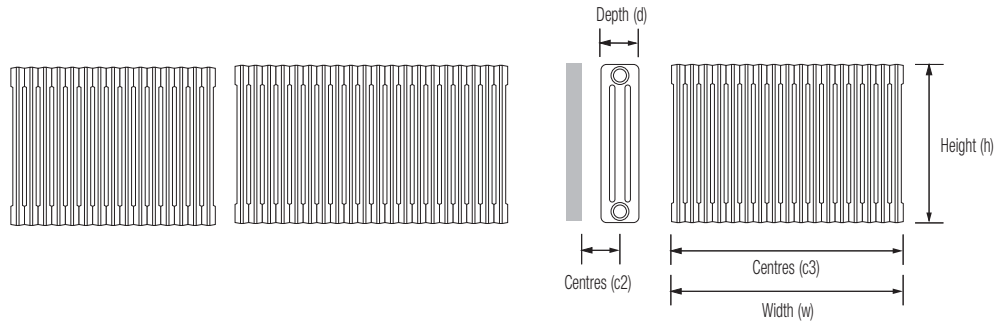

Sanaplan Radiator

Product Code (Heating Only)	Height (mm) (h)	Width (mm) (w)	Depth (mm) (d)	Wall to Face (mm)	Tapping Centres (mm)			Output (watts)	Dry Weight (Kg)	Water Content (ltrs)	Product Codes (Electric) *2				Estimated delivery *1
					(c1)	(c2)	(c3)				HE	E	POL1 - HE	POL1 - E	
SAN011043077	430	776	139	179-199	n/a	109.5-129.5	776	1026	20.4	14.4	n/a	n/a	n/a	SAN015043077	L
SAN011043102	430	1026	139	179-199	n/a	109.5-129.5	1026	1368	27.2	19.2	n/a	n/a	n/a	SAN015043102	L
SAN011058087	580	876	139	179-199	n/a	109.5-129.5	876	1551	30.94	18.15	n/a	n/a	n/a	n/a	L
SAN011058112	580	1126	139	179-199	n/a	109.5-129.5	1126	2007	40.04	25.3	n/a	n/a	n/a	n/a	L
SAN011058127	580	1276	139	179-199	n/a	109.5-129.5	1276	2281	45.5	28.75	n/a	n/a	n/a	n/a	L
SAN011058152	580	1526	139	179-199	n/a	109.5-129.5	1526	2820	54.6	34.5	n/a	n/a	n/a	n/a	L
SAN011058052	580	526	89	129-149	n/a	84.5-104.5	526	672	12.7	8.5	n/a	n/a	n/a	SAN015058052	L
SAN011058077	580	776	89	129-149	n/a	84.5-104.5	776	1007	19.05	12.75	n/a	n/a	n/a	SAN015058077	L
SAN011058102	580	1026	89	129-149	n/a	84.5-104.5	1026	1343	25.4	17	n/a	n/a	n/a	SAN015058102	L
SAN011058122	580	1226	89	129-149	n/a	84.5-104.5	1226	1612	30.48	20.4	n/a	n/a	n/a	n/a	L
SAN011058142	580	1426	89	129-149	n/a	84.5-104.5	1426	1880	35.56	23.8	n/a	n/a	n/a	n/a	L
SAN011058152B	580	1526	89	129-149	n/a	84.5-104.5	1526	2015	38.1	25.5	n/a	n/a	n/a	n/a	L

• Available finishes = White (01)

Notes:

• Max operating pressure 4 bar • All connections 1/2" BSP BBOE (TBOE/TBSE 3/4" & 1" connections available on request) • Manufactured from steel

*1 Note: Lorry delivery only : up to 10 working days

*2 Note: Fully electric option extends delivery time, see price list for details.

*2 Note: Fully electric option reduces output. Multiply by 0.59 for electric output

Dimension detail (mm)					Heating Only		Dual Fuel		Electric Only		Dual Fuel - Thermostatic POL1		Electric Only - Thermostatic POL1	
Height (h)	Width (w)	Depth (d)	Sections	Output @ Δt 60°C	Code	Price £ excl. VAT	Code	Price £ excl. VAT	Code	Price £ excl. VAT	Code	Price £ excl. VAT	Code	Price £ excl. VAT
430	776	139	15	1026	SAN 01 1 043077	412.00	n/a	n/a	n/a	n/a	n/a	n/a	SAN 01 5 043077	703.00
430	1026	139	20	1368	SAN 01 1 043102	537.00	n/a	n/a	n/a	n/a	n/a	n/a	SAN 01 5 043102	834.00
580	876	139	17	1551	SAN 01 1 058087	530.00	n/a	n/a	n/a	n/a	n/a	n/a	n/a	n/a
580	1126	139	22	2007	SAN 01 1 058112	659.00	n/a	n/a	n/a	n/a	n/a	n/a	n/a	n/a
580	1276	139	25	2281	SAN 01 1 058127	737.00	n/a	n/a	n/a	n/a	n/a	n/a	n/a	n/a
580	1526	139	30	2737	SAN 01 1 058152	867.00	n/a	n/a	n/a	n/a	n/a	n/a	n/a	n/a
580	526	89	10	672	SAN 01 1 058052	291.00	n/a	n/a	n/a	n/a	n/a	n/a	SAN 01 5 058052	582.00
580	776	89	15	1007	SAN 01 1 058077	392.00	n/a	n/a	n/a	n/a	n/a	n/a	SAN 01 5 058077	683.00
580	1026	89	20	1343	SAN 01 1 058102	509.00	n/a	n/a	n/a	n/a	n/a	n/a	SAN 01 5 058102	807.00
580	1226	89	24	1612	SAN 01 1 058122	593.00	n/a	n/a	n/a	n/a	n/a	n/a	n/a	n/a
580	1426	89	28	1880	SAN 01 1 058142	678.00	n/a	n/a	n/a	n/a	n/a	n/a	n/a	n/a
580	1526	89	30	2015	SAN 01 1 058152B	720.00	n/a	n/a	n/a	n/a	n/a	n/a	n/a	n/a

Electric: please allow 2-3 weeks