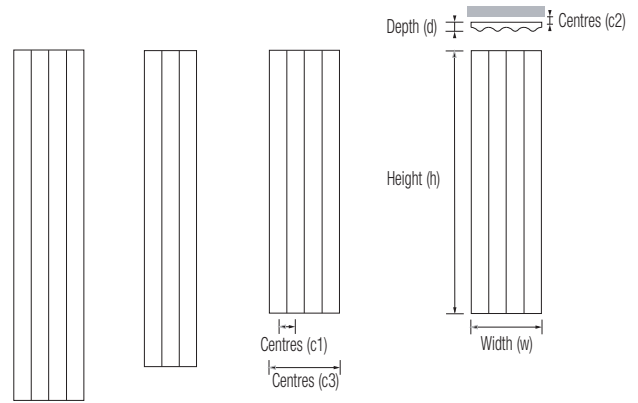

Ripple V Radiator

Product Code (Heating Only)	Height (mm) (h)	Width (mm) (w)	Depth (mm) (d)	Wall to Face (mm)	Tapping Centres (mm)			Output (watts)	Dry Weight (Kg)	Water Content (ltrs)	Product Codes (Electric) *2				Estimated delivery *1
					(c1)	(c2)	(c3)				HE	E	POL1 - HE	POL1 - E	
RPV [*]1150040	1500	400	56	78 / 89	50*	37 / 48	380	689	10.4	1.3	n/a	n/a	n/a	n/a	C
RPV [*]1180030	1800	300	56	78 / 89	50*	37 / 48	280	632	9.3	1.2	n/a	n/a	n/a	n/a	C
RPV [*]1180050	1800	500	56	78 / 89	50*	37 / 48	480	1034	15.6	2	n/a	n/a	n/a	n/a	C
RPV [*]1200040	2000	400	56	78 / 89	50*	37 / 48	380	919	13.8	1.7	n/a	n/a	n/a	n/a	C
RPV [*]1200050	2000	500	56	78 / 89	50*	37 / 48	480	1148	17.25	2.1	n/a	n/a	n/a	n/a	C
RPV [*]1200060	2000	600	56	78 / 89	50*	37 / 48	580	1379	20.7	2.5	n/a	n/a	n/a	n/a	L

• [*] Available finishes = Polished (04) : Satin (06) : RAL Colours (05) (RAL colours/Satin finish extends delivery time, see price list for details)

Notes:

• Max operating pressure 5 bar • All connections 1/2" BSP (6 connection options *underside connections are 75mm & 125mm from Right hand side) • Manufactured from aluminium

*1 Note: Items over quantity of 7 will be dispatched via lorry : C = Courier, up to 3 working days. L = Lorry, up to 10 working days

Dimension detail (mm)				Heating Only		Dual Fuel		Electric Only		Dual Fuel - Thermostatic POL1		Electric Only - Thermostatic POL1	
Height (h)	Width (w)	Depth (d)	Output @ Δt 60°C	Code	Price £ excl. VAT	Code	Price £ excl. VAT	Code	Price £ excl. VAT	Code	Price £ excl. VAT	Code	Price £ excl. VAT

Polished

1500	400	56	689	RPV 04 1 150040	500.00	n/a	n/a	n/a	n/a	n/a	n/a	n/a	n/a
1800	300	56	632	RPV 04 1 180030	466.00	n/a	n/a	n/a	n/a	n/a	n/a	n/a	n/a
1800	500	56	1034	RPV 04 1 180050	617.00	n/a	n/a	n/a	n/a	n/a	n/a	n/a	n/a
2000	400	56	919	RPV 04 1 200040	556.00	n/a	n/a	n/a	n/a	n/a	n/a	n/a	n/a
2000	500	56	1148	RPV 04 1 200050	634.00	n/a	n/a	n/a	n/a	n/a	n/a	n/a	n/a
2000	600	56	1379	RPV 04 1 200060	715.00	n/a	n/a	n/a	n/a	n/a	n/a	n/a	n/a

Satin

1500	400	56	689	RPV 06 1 150040	500.00	n/a	n/a	n/a	n/a	n/a	n/a	n/a	n/a
1800	300	56	632	RPV 06 1 180030	466.00	n/a	n/a	n/a	n/a	n/a	n/a	n/a	n/a
1800	500	56	1034	RPV 06 1 180050	617.00	n/a	n/a	n/a	n/a	n/a	n/a	n/a	n/a
2000	400	56	919	RPV 06 1 200040	556.00	n/a	n/a	n/a	n/a	n/a	n/a	n/a	n/a
2000	500	56	1148	RPV 06 1 200050	634.00	n/a	n/a	n/a	n/a	n/a	n/a	n/a	n/a
2000	600	56	1379	RPV 06 1 200060	715.00	n/a	n/a	n/a	n/a	n/a	n/a	n/a	n/a

Other RAL colours available upon request - please add **289.00** Allow 2-3 weeks

Satin: Please allow 5-6 weeks