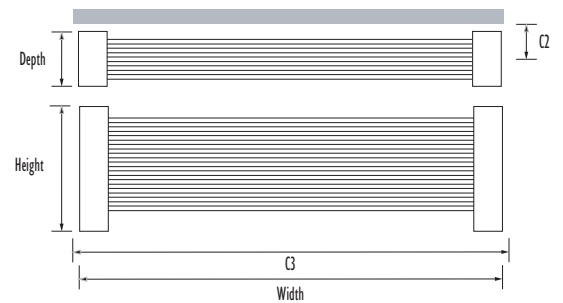

sizes: <b>I</b>	finish: <b>BR</b>	material: <b>SS</b>
operating up to: <b>8 BAR</b>	guarantee: <b>10 YEARS</b>	

# Raven

Constructed from brushed stainless steel this radiator is a real show stopper. This engineering masterpiece will enhance the very best interiors.

Code	Height	Width	Depth	Wall to face	Tapping Centres		Heat Output $\Delta t50^{\circ}\text{C}$		Heat Output $\Delta t60^{\circ}\text{C}$		Dry Weight kg	Water Content ltrs
					C2	C3	Watts	BTUs	Watts	BTUs		
RAV 03 I 050170 #	500	1700	220	220	110	1720	1736	5927	2200	7512	51.7	12.8