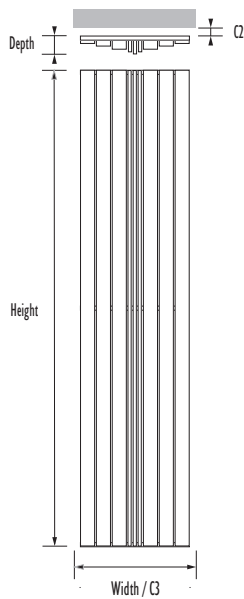

sizes: 2	finish: BR	material: SS
operating up to: 8 BAR	guarantee: 10 YEARS	

Oris

Simple, strong vertical lines in two heights bring a restrained twist to a classic vertical radiator.

Code	Height	Width	Depth	Wall to face	Sections	Tapping Centres		Heat Output $\Delta t50^{\circ}\text{C}$		Heat Output $\Delta t60^{\circ}\text{C}$		Dry Weight kg	Water Content ltrs
						C2	C3	Watts	BTUs	Watts	BTUs		
ORI 03 150035 #	1500	350	92	140-160	9	75-95	350	917	3131	1162	3967	18.9	7.2
ORI 03 180035 #	1800	350	92	140-160	9	75-95	350	1097	3746	1390	4746	22.4	8.6
ZXT HO L D-08	Optional Towel Holder-Polished Stainless Steel												

= To order item, please allow 6-8 weeks for delivery.

For matching valves see pages 78-81