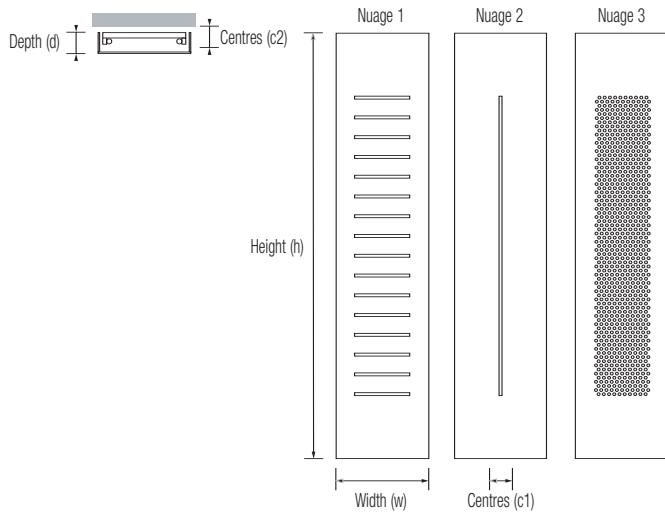

Nuage Radiator

Product Code (Heating Only)	Height (mm) (h)	Width (mm) (w)	Depth (mm) (d)	Wall to Face (mm)	Tapping Centres (mm)			Output (watts)	Dry Weight (Kg)	Water Content (ltrs)	Product Codes (Electric) *2				Estimated delivery *1
					(c1)	(c2)	(c3)				HE	E	POL1 - HE	POL1 - E	
NU1041225049	2250	490	85	85	50 *	65	n/a	1330	38	7.8	n/a	n/a	n/a	n/a	L
NU2041225049	2250	490	85	85	50 *	65	n/a	1330	38	7.8	n/a	n/a	n/a	n/a	L
NU3041225049	2250	490	85	85	50 *	65	n/a	1330	38	7.8	n/a	n/a	n/a	n/a	L

• Available finishes = Polished (04) (Different casing styles. NU1 / NU2 / NU3)

Notes:

• Max operating pressure 6 bar • All connections 1/2" BSP (* connections are 180mm & 230mm from left hand side) • Manufactured from steel (casing = stainless steel)

*1 Note: Lorry delivery only : up to 10 working days

*2 Note: Fully electric option not available for this product

Dimension detail (mm)				Heating Only		Dual Fuel		Electric Only		Dual Fuel - Thermostatic POL1		Electric Only - Thermostatic POL1	
Height (h)	Width (w)	Depth (d)	Output @ Δt 60°C	Code	Price £ excl. VAT	Code	Price £ excl. VAT	Code	Price £ excl. VAT	Code	Price £ excl. VAT	Code	Price £ excl. VAT
2250	490	85	1330	NU1 04 1 225049	1375.00	n/a	n/a	n/a	n/a	n/a	n/a	n/a	n/a
2250	490	85	1330	NU2 04 1 225049	1369.00	n/a	n/a	n/a	n/a	n/a	n/a	n/a	n/a
2250	490	85	1330	NU3 04 1 225049	1413.00	n/a	n/a	n/a	n/a	n/a	n/a	n/a	n/a