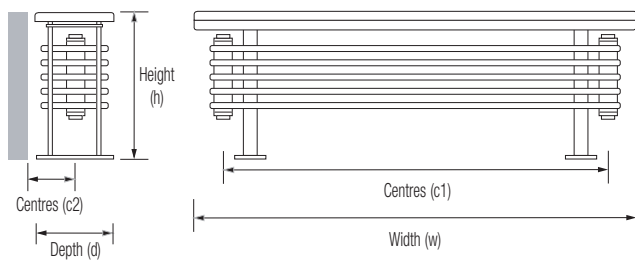

Multisec Bench Radiator

Product Code (Heating Only)	Height (mm) (h)	Width (mm) (w)	Depth (mm) (d)	Wall to Face (mm)	Tapping Centres (mm)			Output (watts)	Dry Weight (Kg)	Water Content (ltrs)	Product Codes (Electric) *2				Estimated delivery *1
					(c1)	(c2)	(c3)				HE	E	POL1 - HE	POL1 - E	
MUB[*]1043130	434	1300	250	250	1135	>125	n/a	1460	26.8	16.35	n/a	n/a	n/a	n/a	L
MUB[*]1038190	388	1900	250	250	1735	>125	n/a	1842	31.6	18.84	n/a	n/a	n/a	n/a	L
MUB[*]1043260	434	2600	250	250	2435	>125	n/a	3041	54.2	31.95	n/a	n/a	n/a	n/a	L

• [*] Available finishes = White (01) : RAL Colours (05) (RAL colours extends delivery time, see price list for details.)

Notes:

• Max operating pressure 8 bar • All connections 1/2" BSP, Manufactured from steel

*1 Note: Lorry delivery only : up to 10 working days

*2 Note: Fully electric option not available for this product

Dimension detail (mm)				Heating Only		Dual Fuel		Electric Only		Dual Fuel - Thermostatic POL1		Electric Only - Thermostatic POL1	
Height (h)	Width (w)	Depth (d)	Output @ Δt 60°C	Code	Price £ excl. VAT	Code	Price £ excl. VAT	Code	Price £ excl. VAT	Code	Price £ excl. VAT	Code	Price £ excl. VAT
434	1300	250	1460	MUB 01 1 043130	784.00	n/a	n/a	n/a	n/a	n/a	n/a	n/a	n/a
388	1900	250	1842	MUB 01 1 038190	893.00	n/a	n/a	n/a	n/a	n/a	n/a	n/a	n/a
434	2600	250	3041	MUB 01 1 043260	1219.00	n/a	n/a	n/a	n/a	n/a	n/a	n/a	n/a