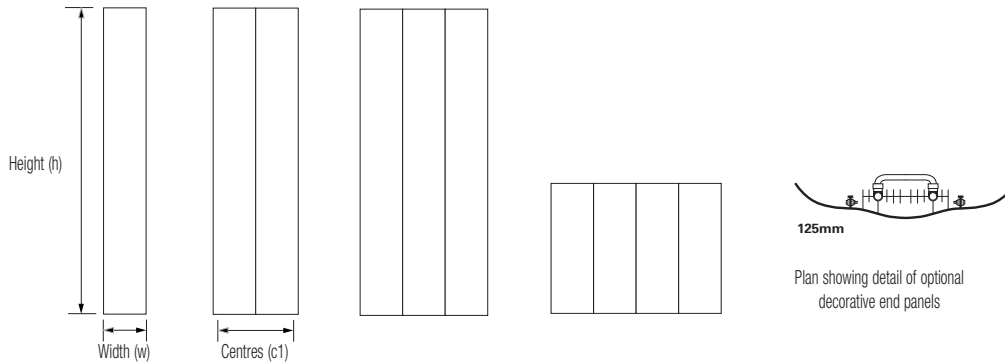

Motus Radiator

Depth (d)  Centres (c2)

Product Code (Heating Only)	Height (mm) (h)	Width (mm) (w)	Depth (mm) (d)	Wall to Face (mm)	Tapping Centres (mm)			Output (watts)	Dry Weight (Kg)	Water Content (ltrs)	Product Codes (Electric) *2				Estimated delivery *1
					(c1)	(c2)	(c3)				HE	E	POL1 - HE	POL1 - E	
MOT[*]1070075	700	750	60	112	625 *	55	n/a	1358	15.6	0.9	n/a	n/a	n/a	n/a	C
MOT[*]1070100	700	1000	60	112	875 *	55	n/a	1812	20.8	1.17	n/a	n/a	n/a	n/a	C
MOT[*]1070125	700	1250	60	112	1125 *	55	n/a	2255	26	1.45	n/a	n/a	n/a	n/a	L
MOT[*]1180025	1800	250	60	112	125 *	55	n/a	853	13.35	0.75	n/a	n/a	n/a	n/a	C
MOT[*]1180050	1800	500	60	112	375 *	55	n/a	1705	26.7	1.5	n/a	n/a	n/a	n/a	L
MOT[*]1180075	1800	750	60	112	625 *	55	n/a	2558	40.05	2.25	n/a	n/a	n/a	n/a	L
MOT[*]1180100	1800	1000	60	112	875 *	55	n/a	3411	53.4	3	n/a	n/a	n/a	n/a	L
MOT[*]1210025	2100	250	60	112	125 *	55	n/a	1015	14.35	0.85	n/a	n/a	n/a	n/a	C
MOT[*]1210050	2100	500	60	112	375 *	55	n/a	2030	28.7	1.7	n/a	n/a	n/a	n/a	L
MOT[*]1210075	2100	750	60	112	625 *	55	n/a	3045	43.05	2.55	n/a	n/a	n/a	n/a	L

• [*] Available finishes = Polished (04) : Satin (06) : Grey Metallic (07) : RAL Colours (05) (RAL colours/Satin finish extends delivery time, see price list for details) • Optional extras = Side panels (adds 250mm to width)

Notes:

• Max operating pressure 5 bar • All connections 1/2" BSP (*underside connections are central : Connections protrude 20mm from underside of radiator) • Manufactured from aluminium

*1 Note: Items over quantity of 7 will be dispatched via lorry : C = Courier, up to 3 working days. L = Lorry, up to 10 working days