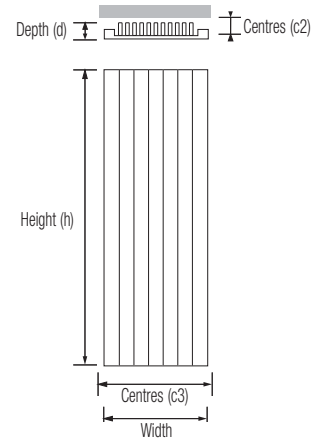

Matrix Vertical Radiator

Product Code (Heating Only)	Height (mm) (h)	Width (mm) (w)	Depth (mm) (d)	Wall to Face (mm)	Tapping Centres (mm)			Output (watts)	Dry Weight (Kg)	Water Content (trs)	Product Codes (Electric) *2				Estimated delivery *1
					(c1)	(c2)	(c3)				HE	E	POL1 - HE	POL1 - E	
MAT[*]1120014	1200	140	62	73	n/a	57	140	313	7.908	1.386	n/a	n/a	n/a	n/a	C
MAT[*]1120028	1200	280	62	73	n/a	57	280	625	15.816	2.772	n/a	n/a	n/a	n/a	C
MAT[*]1120042	1200	420	62	73	n/a	57	420	938	23.724	4.158	n/a	n/a	n/a	n/a	C
MAT[*]1160028	1600	280	62	73	n/a	57	280	800	22.544	3.604	n/a	n/a	n/a	n/a	C
MAT[*]1160049	1600	490	62	73	n/a	57	490	1394	39.452	6.307	n/a	n/a	n/a	n/a	L
MAT[*]1180021	1800	210	62	73	n/a	57	210	654	19.188	3.012	n/a	n/a	n/a	n/a	C
MAT[*]1180042	1800	420	62	73	n/a	57	420	1309	38.376	6.024	n/a	n/a	n/a	n/a	L
MAT[*]1200014	2000	140	62	73	n/a	57	140	470	14.48	2.216	n/a	n/a	n/a	n/a	C
MAT[*]1200035	2000	350	62	73	n/a	57	350	1176	36.2	5.54	n/a	n/a	n/a	n/a	L

• [*] Available finishes = White (01) : RAL colours (05) (RAL colours extends delivery time, see price list for details.)

Notes:

• Max operating pressure 4.6 bar • All connections 1/2 BSP BBOE • Manufactured from steel

*1 Note: Items over quantity of 7 will be dispatched via lorry : C = Courier, up to 3 working days. L = Lorry, up to 10 working days

*2 Note: Fully electric option not available for this product

Dimension detail (mm)				Heating Only		Dual Fuel		Electric Only		Dual Fuel - Thermostatic POL1		Electric Only - Thermostatic POL1	
Height (h)	Width (w)	Depth (d)	Output @ Δt 60°C	Code	Price £ excl. VAT	Code	Price £ excl. VAT	Code	Price £ excl. VAT	Code	Price £ excl. VAT	Code	Price £ excl. VAT