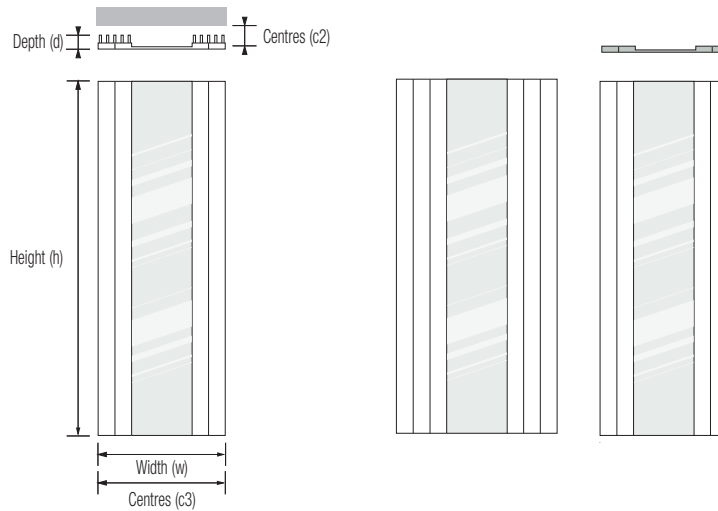

Matrix Mirror Towel Radiator

Product Code (Heating Only)	Height (mm) (h)	Width (mm) (w)	Depth (mm) (d)	Wall to Face (mm)	Tapping Centres (mm)			Output (watts)	Dry Weight (Kg)	Water Content (ltrs)	Product Codes (Electric) *2				Estimated delivery *1
					(c1)	(c2)	(c3)				HE	E	POL1 - HE	POL1 - E	
MVS [*] 1160055	1600	550	41	62	n/a	31	550	637	23.2	21.3	n/a	n/a	n/a	n/a	L
MVS [*] 1160071	1600	710	41	62	n/a	31	710	968	28.2	32	n/a	n/a	n/a	n/a	L
MVL [*] 1160055	1600	550	61	79	n/a	49	550	855	30.2	21.3	n/a	n/a	n/a	n/a	L
MVL [*] 1160071	1600	710	61	79	n/a	49	710	1282	40.4	32	n/a	n/a	n/a	n/a	L

• [*] Available finishes = White (01) : RAL colours (05) (RAL colours extends delivery time, see price list for details.)

Notes:

• Max operating pressure 4.6 bar • All connections 1/2" BSP • Manufactured from steel

*1 Note: Lorry delivery only : up to 10 working days

*2 Note: Fully electric option not available for this product.

Dimension detail (mm)				Heating Only		Dual Fuel		Electric Only		Dual Fuel - Thermostatic POL1		Electric Only - Thermostatic POL1	
Height (h)	Width (w)	Depth (d)	Output @ Δt 60°C	Code	Price £ excl. VAT	Code	Price £ excl. VAT	Code	Price £ excl. VAT	Code	Price £ excl. VAT	Code	Price £ excl. VAT