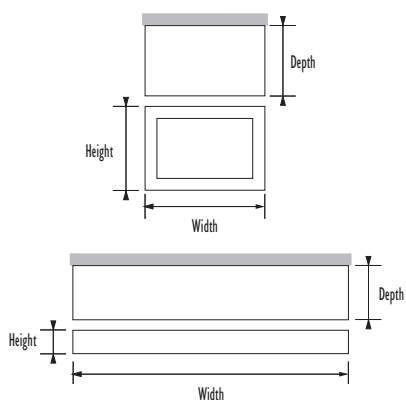

Hot Box / Shelf

These unique designer warmers provide a stunning feature that gently warm your towels for the ultimate bathroom experience.

Code	Height	Width	Depth	Wall to face	Heat Output $\Delta t 50^{\circ}\text{C}$		Heat Output $\Delta t 60^{\circ}\text{C}$		Dry Weight kg	Water Content ltrs
					Watts	BTUs	Watts	BTUs		
Hot Box										
HOT 03 I 035050	350	500	300	300	280	955	355	1212	26.5	7
Hot Shelf										
HOT 03 I 010115	100	1150	300	300	220	751	279	952	16.5	6.3