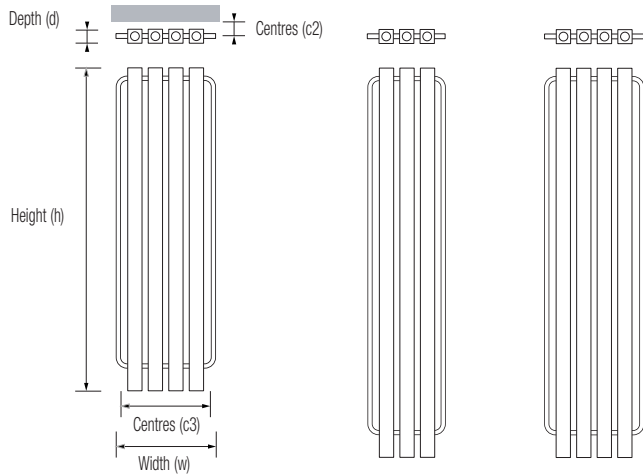

Hermes Radiator

Product Code (Heating Only)	Height (mm) (h)	Width (mm) (w)	Depth (mm) (d)	Wall to Face (mm)	Tapping Centres (mm)			Output (watts)	Dry Weight (Kg)	Water Content (ltrs)	Product Codes (Electric) *2				Estimated delivery *1
					(c1)	(c2)	(c3)				HE	E	POL1 - HE	POL1 - E	
HERO31150044	1500	445	70	120 - 140	N/A	85 - 105	365	1791	28.5	10.5	n/a	n/a	n/a	n/a	L
HERO31180035	1800	350	70	120 - 140	N/A	85 - 105	270	1835	30.7	10.1	n/a	n/a	n/a	n/a	L
HERO31180044	1800	445	70	120 - 140	N/A	85 - 105	365	2365	36.8	12.7	n/a	n/a	n/a	n/a	L

• Available finishes = Brushed (03)

Notes:

• Max operating pressure 8 bar • All connections 1/2" BSP • Manufactured from stainless steel

*1 Note: Lorry delivery only : up to 10 working days

*2 Note: Fully electric option not available for this product

Dimension detail (mm)					Heating Only		Dual Fuel		Electric Only		Dual Fuel - Thermostatic POL1		Electric Only - Thermostatic POL1	
Height (h)	Width (w)	Depth (d)	Sections	Output @ Δt 60°C	Code	Price £ excl. VAT	Code	Price £ excl. VAT	Code	Price £ excl. VAT	Code	Price £ excl. VAT	Code	Price £ excl. VAT
1500	445	70	4	1791	HER 03 1 150044	1264.00	n/a	n/a	n/a	n/a	n/a	n/a	n/a	n/a
1800	350	70	3	1835	HER 03 1 180035	1127.00	n/a	n/a	n/a	n/a	n/a	n/a	n/a	n/a
1800	445	70	4	2365	HER 03 1 180044	1396.00	n/a	n/a	n/a	n/a	n/a	n/a	n/a	n/a