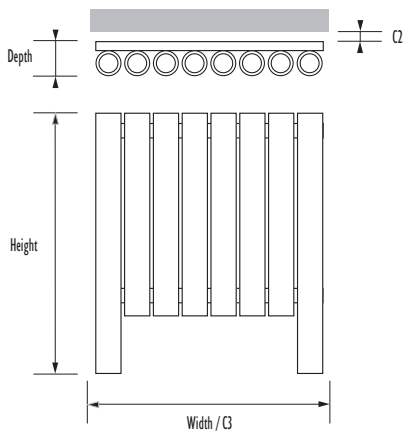

Fortuna

This stainless steel tubular construction produces a great looking radiator with excellent heating performance.

Code	Height	Width	Depth	Wall to face	Tubes	Tapping Centres		Heat Output $\Delta t50^{\circ}\text{C}$		Heat Output $\Delta t60^{\circ}\text{C}$		Dry Weight kg	Water Content ltrs
						C2	C3	Watts	BTUs	Watts	BTUs		
FOR 03 076051 #	760	515	102	150-170	8	75-95	515	1122	3831	1422	4855	31.8	5.5
FOR 03 076064 #	760	645	102	150-170	10	75-95	645	1387	4736	1757	5999	37.1	6.9
FOR 03 076077 #	760	775	102	150-170	12	75-95	775	1652	5641	2093	7146	42.4	8.2

= To order item, please allow 6-8 weeks for delivery.

For matching valves see pages 78-81