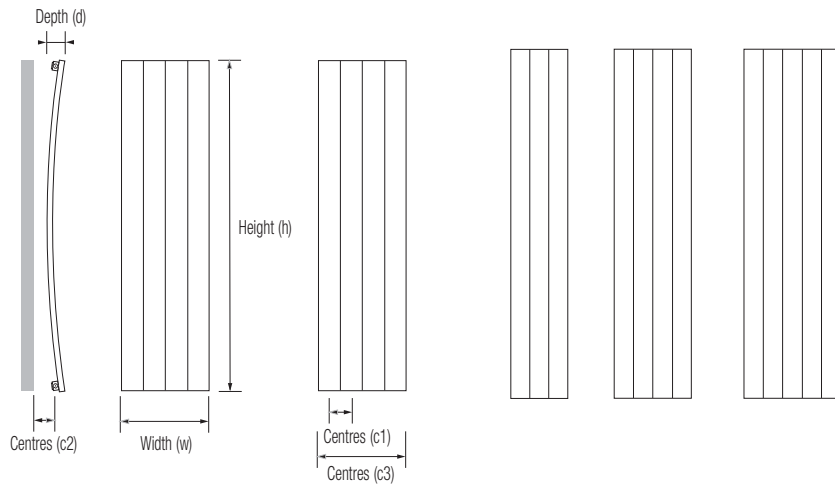

Flex Radiator

Product Code (Heating Only)	Height (mm) (h)	Width (mm) (w)	Depth (mm) (d)	Wall to Face (mm)	Tapping Centres (mm)			Output (watts)	Dry Weight (kg)	Water Content (ltrs)	Product Codes (Electric) *2				Estimated delivery *1
					(c1)	(c2)	(c3)				HE	E	POL1 - HE	POL1 - E	
FLE[*]1149039	1495	397	87	127	50*	65	390	943	10	2.9	n/a	n/a	n/a	n/a	C
FLE[*]1149049	1495	497	87	127	50*	65	490	1178	12.5	3.7	n/a	n/a	n/a	n/a	C
FLE[*]1179029	1795	297	87	127	50*	65	290	844	9	2.6	n/a	n/a	n/a	n/a	C
FLE[*]1179039	1795	397	87	127	50*	65	390	1125	12	3.5	n/a	n/a	n/a	n/a	C
FLE[*]1179049	1795	497	87	127	50*	65	490	1406	15	4.4	n/a	n/a	n/a	n/a	L
FLE[*]1179059	1795	597	87	127	50*	65	590	1688	18	5.3	n/a	n/a	n/a	n/a	L
FLE[*]1209039	2095	397	87	127	50*	65	390	1318	14	4.1	n/a	n/a	n/a	n/a	L
FLE[*]1209049	2095	497	87	127	50*	65	490	1647	17.5	5.1	n/a	n/a	n/a	n/a	L

• [*] Available finishes = Grey Metallic (07) : RAL Colours (05) : RAL colours extends delivery time, see price list for details.)

Notes:

• Max operating pressure 5 bar • All connections 1/2" BSP (6 connection options, *underside connections are 75mm & 125mm from left hand side) • Manufactured from aluminium