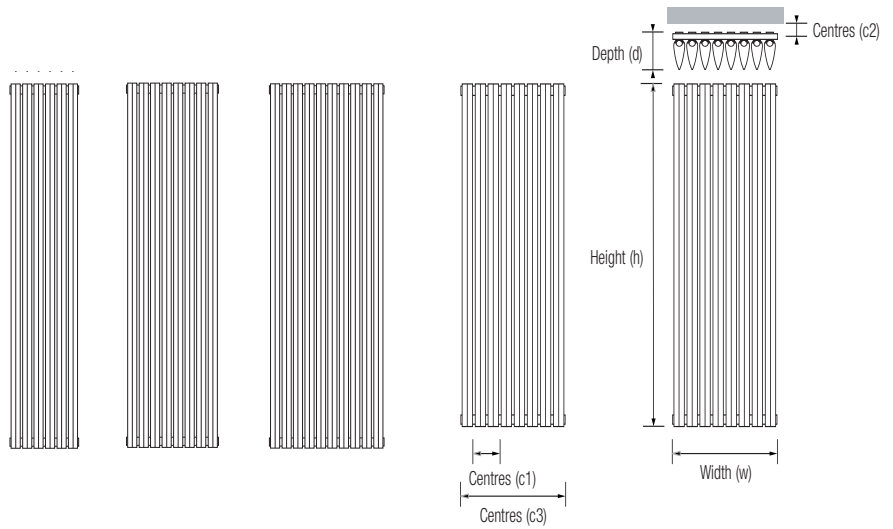

Flame Radiator

Product Code (Heating Only)	Height (mm) (h)	Width (mm) (w)	Depth (mm) (d)	Wall to Face (mm)	Tapping Centres (mm)			Output (watts)	Dry Weight (Kg)	Water Content (ltrs)	Product Codes (Electric) *2				Estimated delivery *1
					(c1)	(c2)	(c3)				HE	E	POL1 - HE	POL1 - E	
FLA[*]1150040	1500	400	160	182 / 193	50 *	37 / 48	400	1581	31.8	3.4	n/a	n/a	n/a	n/a	L
FLA[*]1180030	1800	300	160	182 / 193	50 *	37 / 48	300	1634	28.6	3.1	n/a	n/a	n/a	n/a	L
FLA[*]1180040	1800	400	160	182 / 193	50 *	37 / 48	400	2179	38.2	4.1	n/a	n/a	n/a	n/a	L
FLA[*]1180050	1800	500	160	182 / 193	50 *	37 / 48	500	2724	47.8	5.1	n/a	n/a	n/a	n/a	L
FLA[*]1180060	1800	600	160	182 / 193	50 *	37 / 48	600	3269	57.4	6.1	n/a	n/a	n/a	n/a	L

• [*] Available finishes = Polished (04) : Satin (06) : RAL Colours (05) (RAL colours/Satin finish extends delivery time, see price list for details)

Notes:

• Max operating pressure 5 bar • All connections 1/2" BSP (6 connection options *underside connections are 25mm & 75mm from left hand side) • Manufactured from aluminium

*1 Note: Lorry delivery only : up to 10 working days

*2 Note: Fully electric option not available for this product

Dimension detail (mm)					Heating Only		Dual Fuel		Electric Only		Dual Fuel - Thermostatic POL1		Electric Only - Thermostatic POL1	
Height (h)	Width (w)	Depth (d)	Sections	Output @ Δt 60°C	Code	Price £ excl. VAT	Code	Price £ excl. VAT	Code	Price £ excl. VAT	Code	Price £ excl. VAT	Code	Price £ excl. VAT
Polished														
1500	400	160	8	1581	FLA 04 1 150040	1337.00	n/a	n/a	n/a	n/a	n/a	n/a	n/a	n/a
1800	300	160	6	1634	FLA 04 1 180030	1153.00	n/a	n/a	n/a	n/a	n/a	n/a	n/a	n/a
1800	400	160	8	2179	FLA 04 1 180040	1193.00	n/a	n/a	n/a	n/a	n/a	n/a	n/a	n/a
1800	500	160	10	2724	FLA 04 1 180050	1675.00	n/a	n/a	n/a	n/a	n/a	n/a	n/a	n/a
1800	600	160	12	3269	FLA 04 1 180060	1934.00	n/a	n/a	n/a	n/a	n/a	n/a	n/a	n/a
Satin														
1500	400	160	8	1581	FLA 06 1 150040	1337.00	n/a	n/a	n/a	n/a	n/a	n/a	n/a	n/a
1800	300	160	6	1634	FLA 06 1 180030	1153.00	n/a	n/a	n/a	n/a	n/a	n/a	n/a	n/a
1800	400	160	8	2179	FLA 06 1 180040	1193.00	n/a	n/a	n/a	n/a	n/a	n/a	n/a	n/a
1800	500	160	10	2724	FLA 06 1 180050	1675.00	n/a	n/a	n/a	n/a	n/a	n/a	n/a	n/a
1800	600	160	12	3269	FLA 06 1 180060	1934.00	n/a	n/a	n/a	n/a	n/a	n/a	n/a	n/a

Other RAL colours available upon request - please add

289.00 Allow 2-3 weeks

Satin: Please allow 5-6 weeks