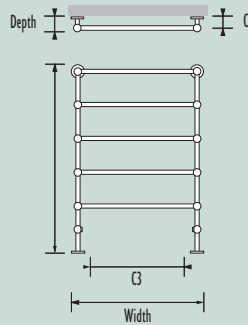

Empire

These traditional steel towel rails are an ideal option for restoring a period setting or creating an individual style in a new property.

Empire 60

Empire 70

New Empire Multi

Code	Height	Width	Depth	Wall to face	Tapping Centres		Heat Output $\Delta t 50^{\circ}\text{C}$		Heat Output $\Delta t 60^{\circ}\text{C}$		Dry Weight kg	Water Content ltrs	Codes Electric Options	
					C2	C3	Watts	BTUs	Watts	BTUs			Dual Fuel	Electric Only
Empire 60														
EMP 02 1 092060	920	600	41	125	105	550	196	669	248	847	6.8	2.10	EMP 02 2 092060	EMP 02 3 092060
Empire 70														
EMP 02 1 100070	1000	700	41	125	105	600*	197	673	250	853	8	2.50	-	-
New Empire Multi														
EMM 01 1 091061	900	615	225	225	105	465	445	1518	563	1920	17.6	8.90	-	-