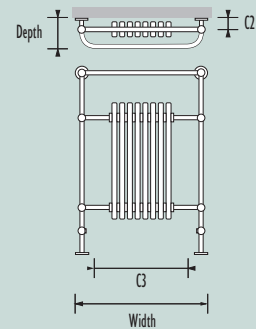

Empire

These traditional steel towel rails are an ideal option for restoring a period setting or creating an individual style in a new property.

Empire 60

Empire 70

New Empire Multi

Code	Height	Width	Depth	Wall to face	Tapping Centres		Heat Output $\Delta t 50^{\circ}\text{C}$		Heat Output $\Delta t 60^{\circ}\text{C}$		Dry Weight kg	Water Content ltrs	Codes Electric Options	
					C2	C3	Watts	BTUs	Watts	BTUs			Dual Fuel	Electric Only
Empire 60														
EMP 02 1 092060	920	600	41	125	105	550	196	669	248	847	6.8	2.10	EMP 02 2 092060	EMP 02 3 092060
Empire 70														
EMP 02 1 100070	1000	700	41	125	105	600*	197	673	250	853	8	2.50	-	-
New Empire Multi														
EMM 01 1 091061	900	615	225	225	105	465	445	1518	563	1920	17.6	8.90	-	-

Empire 70 & Multi have inward facing connections. Electrical components carry a two year warranty. All items usually in stock, allow up to 3 working days for delivery.

For matching valves see pages 78-81