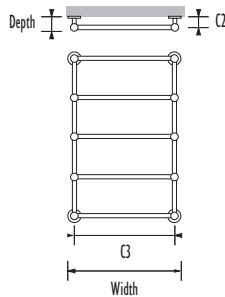

Empire

These traditional steel towel rails are an ideal option for restoring a period setting or creating an individual style in a new property.

Empire 60

Empire 70

New Empire Multi

Code	Height	Width	Depth	Wall to face	Tapping Centres		Heat Output $\Delta t 50^{\circ}\text{C}$		Heat Output $\Delta t 60^{\circ}\text{C}$		Dry Weight kg	Water Content ltrs	Codes Electric Options	
					C2	C3	Watts	BTUs	Watts	BTUs			Dual Fuel	Electric Only
Empire 60														
EMP 02 1 092060	920	600	41	125	105	550	196	669	248	847	6.8	2.10	EMP 02 2 092060	EMP 02 3 092060
Empire 70														
EMP 02 1 100070	1000	700	41	125	105	600*	197	673	250	853	8	2.50	-	-
New Empire Multi														
EMM 01 1 091061	900	615	225	225	105	465	445	1518	563	1920	17.6	8.90	-	-