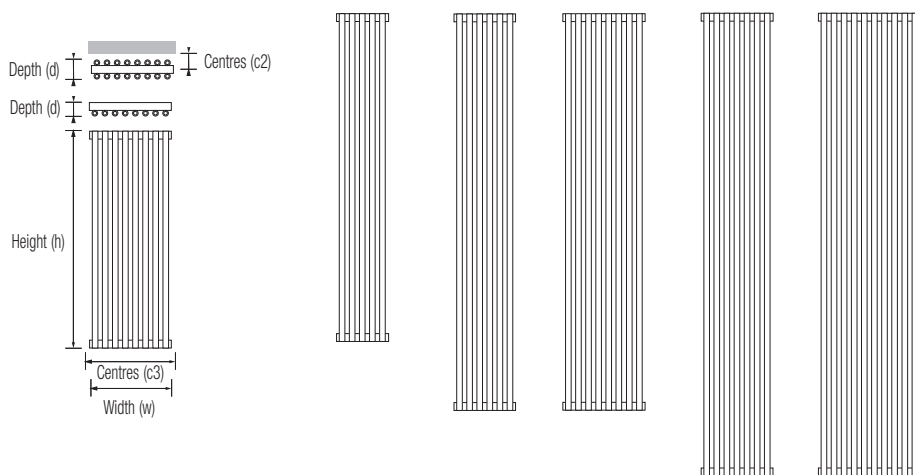

Duoline Single/Double Radiator

Product Code (Heating Only)	Height (mm) (h)	Width (mm) (w)	Depth (mm) (d)	Wall to Face (mm)	Tapping Centres (mm)			Output (watts)	Dry Weight (Kg)	Water Content (ltrs)	Product Codes (Electric) *2				Estimated delivery *1
					(c1)	(c2)	(c3)				HE	E	POL1 - HE	POL1 - E	
DU0011100036	1000	360	75	105	n/a	45	360	730	19.2	3.28	n/a	n/a	n/a	n/a	C
DU0011120036	1200	360	75	105	n/a	45	360	851	22.72	3.76	n/a	n/a	n/a	n/a	C
DU0011150022	1500	225	75	105	n/a	45	225	640	17.5	2.8	n/a	n/a	n/a	n/a	C
DU0011150036	1500	360	108	124	n/a	70	360	1693	53.84	6.48	n/a	n/a	n/a	n/a	L
DU0011150045	1500	450	108	124	n/a	70	450	2116	67.3	8.1	n/a	n/a	n/a	n/a	L
DU0011180027	1800	270	75	105	n/a	45	270	905	24.96	3.9	n/a	n/a	n/a	n/a	C
DU0011180036	1800	360	108	124	n/a	70	360	1977	64.24	7.52	n/a	n/a	n/a	n/a	L
DU0011210031	2100	315	108	124	n/a	70	315	1960	65.31	7.49	n/a	n/a	n/a	n/a	L
DU0011210045	2100	450	108	124	n/a	70	450	2800	93.3	10.7	n/a	n/a	n/a	n/a	L

• Available finishes = White (01) • Optional extras = Towel holder

Notes:

• Max operating pressure 10 bar • All connections 1/2" BSP • Manufactured from steel

*1 Note: Items over quantity of 7 will be dispatched via lorry : C = Courier, up to 3 working days. L = Lorry, up to 10 working days