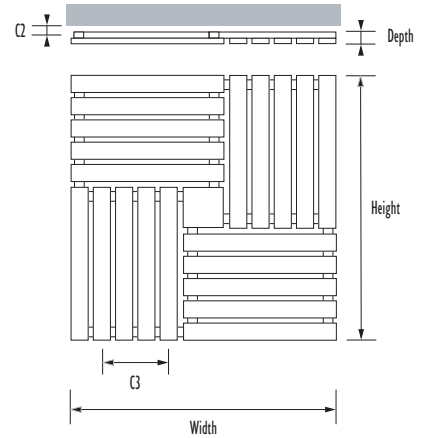

Deck

sizes: **2**

finish: **BR**

material: **SS**

operating up to: **8 BAR**

guarantee: **10 YEARS**

The four stainless steel panels form a square, with a pattern reminiscent of the classic Greek key design.

Code	Height	Width	Depth	Wall to face	Tapping Centres		Heat Output $\Delta t50^{\circ}\text{C}$		Heat Output $\Delta t60^{\circ}\text{C}$		Dry Weight kg	Water Content ltrs
					C2	C3	Watts	BTUs	Watts	BTUs		
DEC 03 060060	600	600	42	110-130	68-88	200	649	2216	822	2807	13.9	5.6
DEC 03 070070	700	700	42	110-130	68-88	250	864	2950	1095	3739	18.3	7.5

Rear facing connections are 70mm & 270mm from left hand side.
All items usually in stock, allow up to 3 working days for delivery.