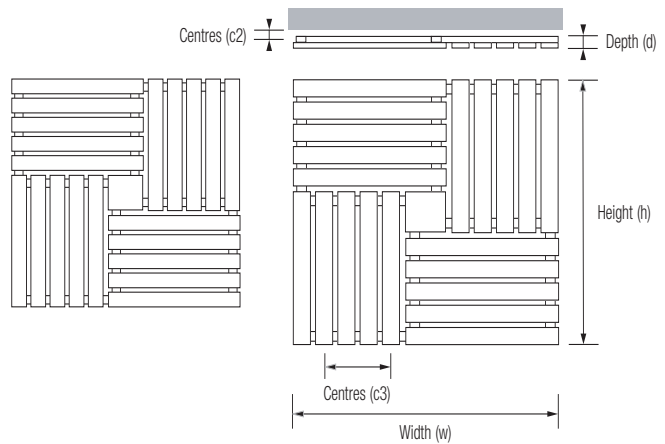

Deck Radiator

Product Code (Heating Only)	Height (mm) (h)	Width (mm) (w)	Depth (mm) (d)	Wall to Face (mm)	Tapping Centres (mm)			Output (watts)	Dry Weight (Kg)	Water Content (ltrs)	Product Codes (Electric) *2				Estimated delivery *1
					(c1)	(c2)	(c3)				HE	E	POL1 - HE	POL1 - E	
DEC031060060	600	600	42	110 - 130	n/a	68 - 88	200 *	822	13.9	5.6	n/a	n/a	n/a	n/a	C
DEC031070070	700	700	42	110 - 130	n/a	68 - 88	200 *	1095	18.3	7.5	n/a	n/a	n/a	n/a	C

• Available finishes = Brushed (03)

Notes:

• Max operating pressure 8 bar • All connections 1/2" BSP (connections are 70mm & 270mm from left hand side : Rear facing connections) • Manufactured from stainless steel

*1 Note: Items over quantity of 7 will be dispatched via lorry : C = Courier, up to 3 working days. L = Lorry, up to 10 working days

*2 Note: Fully electric option not available for this product

Dimension detail (mm)				Heating Only		Dual Fuel		Electric Only		Dual Fuel - Thermostatic POL1		Electric Only - Thermostatic POL1	
Height (h)	Width (w)	Depth (d)	Output @ Δt 60°C	Code	Price £ excl. VAT	Code	Price £ excl. VAT	Code	Price £ excl. VAT	Code	Price £ excl. VAT	Code	Price £ excl. VAT
600	600	42	822	DEC 03 1 060060	716.00	n/a	n/a	n/a	n/a	n/a	n/a	n/a	n/a
700	700	42	1095	DEC 03 1 070070	979.00	n/a	n/a	n/a	n/a	n/a	n/a	n/a	n/a