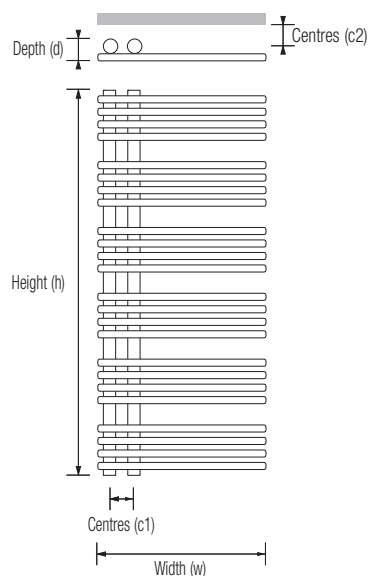

## Comb Towel Radiator

Product Code (Heating Only)	Height (mm) (h)	Width (mm) (w)	Depth (mm) (d)	Wall to Face (mm)	Tapping Centres (mm)			Output (watts)	Dry Weight (Kg)	Water Content (ltrs)	Product Codes (Electric) *2				Estimated delivery *1
					(c1)	(c2)	(c3)				HE	E	POL1 - HE	POL1 - E	
COM041120050	1200	500	60	82-102	72	41-61	n/a	732	11.5	6.07	n/a	n/a	COM044120050	COM045120050	C

### Notes:

• Max operating pressure 6 bar • All connections 1/2" BSP • Manufactured from stainless steel • Installation can be rotated to mount with header on right hand side

\*1 Note: Items over quantity of 7 will be dispatched via lorry: C = Courier, up to 3 working days L = Lorry, up to 10 working days

\*2 Note: Fully electric option extends delivery time, see price list for details.

Dimension detail (mm)				Heating Only		Dual Fuel		Electric Only		Dual Fuel - Thermostatic POL1		Electric Only - Thermostatic POL1	
Height (h)	Width (w)	Depth (d)	Output @ Δt 60°C	Code	Price £ excl. VAT	Code	Price £ excl. VAT	Code	Price £ excl. VAT	Code	Price £ excl. VAT	Code	Price £ excl. VAT
1200	500	60	732	COM 04 1 120050	<b>552.00</b>	n/a	<b>n/a</b>	n/a	<b>n/a</b>	COM 04 4 120050	<b>663.00</b>	COM 04 5 120050	<b>693.00</b>