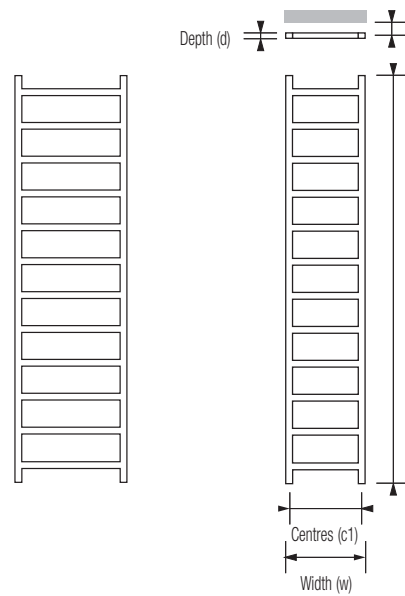

Climber Towel Radiator

Product Code (Heating Only)	Height (mm) (h)	Width (mm) (w)	Depth (mm) (d)	Wall to Face (mm)	Tapping Centres (mm)			Output (watts)	Dry Weight (Kg)	Water Content (ltrs)	Product Codes (Electric) *2				Estimated delivery *1
					(c1)	(c2)	(c3)				HE	E	POL1 - HE	POL1 - E	
CLI041180035	1800	350	28	73	322	59	n/a	308	10.3	4.98	n/a	n/a	n/a	n/a	C
CLI041180050	1800	500	28	73	472	59	n/a	388	11.7	6.13	n/a	n/a	n/a	n/a	C

• Available finishes = Polished (04)

Notes:

• Max operating pressure 6 bar • All connections 1/2" BSP • Manufactured from stainless steel

*1 Note: Items over quantity of 7 will be dispatched via lorry: C = Courier, up to 3 working days L = Lorry, up to 10 working days

*2 Note: Fully electric option not available for this product

Dimension detail (mm)				Heating Only		Dual Fuel		Electric Only		Dual Fuel - Thermostatic POL1		Electric Only - Thermostatic POL1	
Height (h)	Width (w)	Depth (d)	Output @ Δt 60°C	Code	Price £ excl. VAT	Code	Price £ excl. VAT	Code	Price £ excl. VAT	Code	Price £ excl. VAT	Code	Price £ excl. VAT
1800	350	30	308	CLI 04 1 180035	371.00	n/a	n/a	n/a	n/a	n/a	n/a	n/a	n/a
1800	500	30	388	CLI 04 1 180050	515.00	n/a	n/a	n/a	n/a	n/a	n/a	n/a	n/a