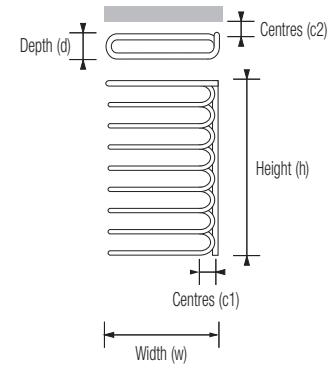

## Cascade Towel Radiator

Product Code (Heating Only)	Height (mm) (h)	Width (mm) (w)	Depth (mm) (d)	Wall to Face (mm)	Tapping Centres (mm)			Output (watts)	Dry Weight (Kg)	Water Content (ltrs)	Product Codes (Electric) *2				Estimated delivery *1
					(c1)	(c2)	(c3)				HE	E	POL1 - HE	POL1 - E	
CAS [*] 1070045	700	450	107	168	100*	77	n/a	707	9.9	2.4	n/a	n/a	n/a	n/a	C
CAS [*] 1070060	700	600	107	168	100*	77	n/a	910	11.9	3.7	n/a	n/a	n/a	n/a	C
CAS [*] 1120045	1200	450	107	168	100*	77	n/a	1182	13.6	4	n/a	n/a	n/a	n/a	C
CAS [*] 1120060	1200	600	107	168	100*	77	n/a	1522	19.9	5.1	n/a	n/a	n/a	n/a	C
CAS [*] 1170060	1700	600	107	168	100*	77	n/a	2122	27.9	7.2	n/a	n/a	n/a	n/a	L

### Notes:

• Max operating pressure 6 bar • All connections 1/2" BSP \*connections are 340mm & 440mm from left hand side • Manufactured from steel

\*1 Note: Items over quantity of 7 will be dispatched via lorry: C = Courier, up to 3 working days L = Lorry, up to 10 working days