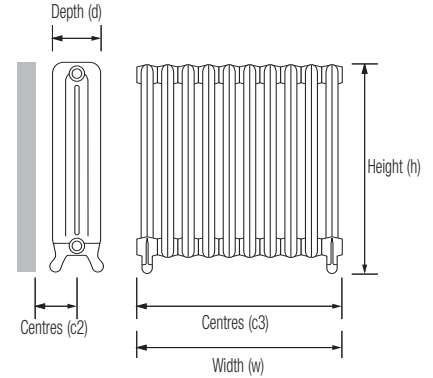

Burlington Radiator

Product Code (Heating Only)	Height (mm) (h)	Width (mm) (w)	Depth (mm) (d)	Wall to Face (mm)	Tapping Centres (mm)			Output (watts)	Dry Weight (Kg)	Water Content (ltrs)	Product Codes (Electric) *2				Estimated delivery *1
					(c1)	(c2)	(c3)				HE	E	POL1 - HE	POL1 - E	
BUR [*] 1083032	838	328	214	219 / 229	n/a	125.5 / 135.5	328	689	48.8	11.6	n/a	n/a	n/a	n/a	L
BUR [*] 1083040	838	404	214	219 / 229	n/a	125.5 / 135.5	404	863	61	14.5	n/a	n/a	n/a	n/a	L
BUR [*] 1083048	838	480	214	219 / 229	n/a	125.5 / 135.5	480	1035	73.2	17.4	n/a	n/a	n/a	n/a	L
BUR [*] 1083055	838	556	214	219 / 229	n/a	125.5 / 135.5	556	1207	85.4	20.3	n/a	n/a	n/a	n/a	L
BUR [*] 1083063	838	632	214	219 / 229	n/a	125.5 / 135.5	632	1380	97.6	23.2	n/a	n/a	n/a	BUR[*] 5083063	L
BUR [*] 1083070	838	708	214	219 / 229	n/a	125.5 / 135.5	708	1552	109.8	26.1	n/a	n/a	n/a	n/a	L
BUR [*] 1083078	838	784	214	219 / 229	n/a	125.5 / 135.5	784	1724	122	29	n/a	n/a	n/a	BUR[*] 5083078	L
BUR [*] 1083093	838	936	214	219 / 229	n/a	125.5 / 135.5	936	2069	146.4	34.8	n/a	n/a	n/a	n/a	L
BUR [*] 1083116	838	1164	214	219 / 229	n/a	125.5 / 135.5	1164	2587	183	43.5	n/a	n/a	n/a	n/a	L

• [*] Available finishes = Primer "Olive Brown" (09) : RAL Colours (05) (RAL colours extends delivery time, see price list for details.)

Notes:

• Max operating pressure 6 bar • All connections 1/2" BSP BBOE (TBOE/TBSE 3/4" & 1" connections available on request) • Manufactured from cast iron

Dimension detail (mm)					Heating Only		Dual Fuel		Electric Only		Dual Fuel - Thermostatic POL1		Electric Only - Thermostatic POL1	
Height (h)	Width (w)	Depth (d)	Sections	Output @ Δt 60°C	Code	Price £ excl. VAT	Code	Price £ excl. VAT	Code	Price £ excl. VAT	Code	Price £ excl. VAT	Code	Price £ excl. VAT