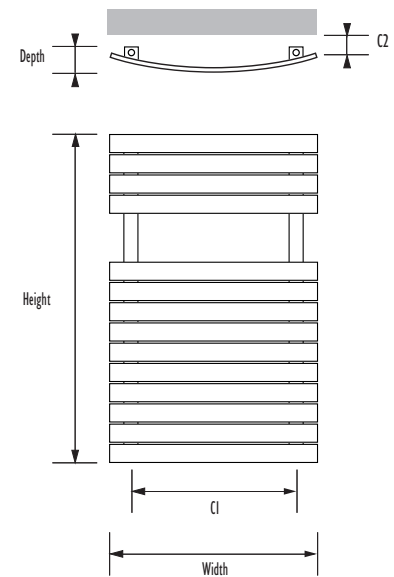

Aquila

sizes: 3	finish: BR	material: SS
operating up to: 8 BAR	guarantee: 10 YEARS	electric options available

The gentle curving profile and wide brushed stainless steel bands gives Aquila an air of classic timelessness.

Code	Height	Width	Depth	Wall to face	Tapping Centres		Heat Output $\Delta t 50^{\circ}\text{C}$		Heat Output $\Delta t 60^{\circ}\text{C}$		Dry Weight kg	Water Content ltrs	Codes Electric Options	
					C1	C2	Watts	BTUs	Watts	BTUs			Dual Fuel Adjustable	Electric Only Adjustable
AQU 03 I 079050 #	790	500	70	120-140	380	75-95	567	1936	719	2455	11.6	3.3	AQU 03 4 079050 #	AQU 03 5 079050 #
AQU 03 I 119050 #	1190	500	70	120-140	380	75-95	821	2803	1040	3551	16.6	4.9	AQU 03 4 119050 #	AQU 03 5 119050 #
AQU 03 I 119060 #	1190	600	85	120-140	480	75-95	935	3192	1185	4046	17.8	5.4	AQU 03 4 119060 #	AQU 03 5 119060 #