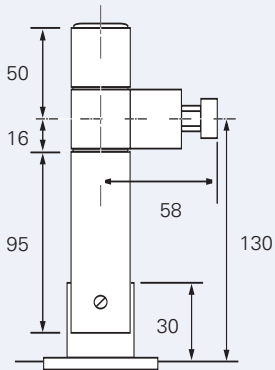

Typical valve dimensions

The following notation has been used for dimensions:

Example shown - Solar Valve

Angled Valve

Straight Valve

Model		A	B	C
Gyro	Gyro Angle Manual	86	43	-
	Gyro Angle TRV	135	43	-
	Gyro Straight Manual/TRV	-	-	72
Solar	Solar Angle Manual	112	42	-
	Solar Angle TRV	139	42	-
	Solar Straight Manual/TRV	-	-	75
Minimal	Minimal Angle	91	41	-
	Minimal Straight	-	-	67
Belgravia	Belgravia Angle	106	42	-
	Belgravia Straight	-	-	75
Sunny	Sunny	103	69	-
Radius	Radius Angle Manual	77	41	-
	Radius Straight Manual/TRV	-	-	67
	Radius Angle TRV	126	41	-
Chartwell	Chartwell Angle Manual	107	44	-
	Chartwell Angle TRV	139	44	-
	Chartwell 1/2" BSP Angle	93	53	-
	Chartwell 3/4" BSP Angle	95	53	-
Tekne	Tekne Angle	107	44	-

Tekne Angled

Sleeving Kits

Electric Sleeving Kits

Twin Valve Angled Manual

Twin Valve TRV Angled/Straight

Twin Valve Straight Manual

Belgravia Valve

	Code	Price £ excl. VAT
Angled Chrome	VLBEL-AC	100.00
Angled Gold	VLBEL-AG	152.00
Straight Chrome	VLBEL-SC	100.00

Chartwell Valve

15mm Angled Manual	VLCHA-AB1	84.00
15mm Angled TRV	VLCHA-TRV	130.00
1/2" BSP-F	VLCHA-AB2	84.00
3/4" BSP-F	VLCHA-AB3	90.00

Gyro Valve

Angled Manual Chrome	VLGYR-AC	82.00
Angled Manual Gold	VLGYR-AG	109.00
Angled TRV Standard White Head	VLGYR-B-AWTRV	92.00
Angled TRV Standard Chrome Head	VLGYR-B-ACTRV	134.00
Angled TRV MHS Chrome Head	VLGYR-B-APTRV	128.00
Straight Manual Chrome	VLGYR-SC	82.00
Straight TRV Standard White Head	VLGYR-B-SWTRV	92.00
Straight TRV Standard Chrome Head	VLGYR-B-SCTRV	134.00
Straight TRV MHS Chrome Head	VLGYR-B-SPTRV	128.00