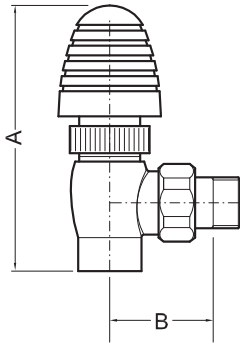

Typical valve dimensions

The following notation has been used for dimensions:

Example shown - Solar Valve

Angled Valve

Straight Valve

Model		A	B	C
Gyro	Gyro Angle Manual	86	43	-
	Gyro Angle TRV	135	43	-
	Gyro Straight Manual/TRV	-	-	72
Solar	Solar Angle Manual	112	42	-
	Solar Angle TRV	139	42	-
	Solar Straight Manual/TRV	-	-	75
Minimal	Minimal Angle	91	41	-
	Minimal Straight	-	-	67
Belgravia	Belgravia Angle	106	42	-
	Belgravia Straight	-	-	75
Sunny	Sunny	103	69	-
Radius	Radius Angle Manual	77	41	-
	Radius Straight Manual/TRV	-	-	67
	Radius Angle TRV	126	41	-
Chartwell	Chartwell Angle Manual	107	44	-
	Chartwell Angle TRV	139	44	-
	Chartwell 1/2" BSP Angle	93	53	-
	Chartwell 3/4" BSP Angle	95	53	-
Tekne	Tekne Angle	107	44	-

Tekne Angled

Sleeving Kits

Electric Sleeving Kits

Twin Valve Angled Manual

Twin Valve TRV Angled/Straight

Twin Valve Straight Manual

Belgravia Valve

	Code	Price £ excl. VAT
Angled Chrome	VLBEL-AC	100.00
Angled Gold	VLBEL-AG	152.00
Straight Chrome	VLBEL-SC	100.00

Chartwell Valve

15mm Angled Manual	VLCHA-AB1	84.00
15mm Angled TRV	VLCHA-TRV	130.00
1/2" BSP-F	VLCHA-AB2	84.00
3/4" BSP-F	VLCHA-AB3	90.00

Gyro Valve

Angled Manual Chrome	VLGYR-AC	82.00
Angled Manual Gold	VLGYR-AG	109.00
Angled TRV Standard White Head	VLGYR-B-AWTRV	92.00
Angled TRV Standard Chrome Head	VLGYR-B-ACTRV	134.00
Angled TRV MHS Chrome Head	VLGYR-B-APTRV	128.00
Straight Manual Chrome	VLGYR-SC	82.00
Straight TRV Standard White Head	VLGYR-B-SWTRV	92.00
Straight TRV Standard Chrome Head	VLGYR-B-SCTRV	134.00
Straight TRV MHS Chrome Head	VLGYR-B-SPTRV	128.00