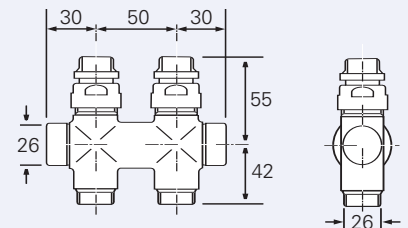

Typical valve dimensions

The following notation has been used for dimensions:

Example shown - Solar Valve

Angled Valve

Straight Valve

Model		A	B	C
Gyro	Gyro Angle Manual	86	43	-
	Gyro Angle TRV	135	43	-
	Gyro Straight Manual/TRV	-	-	72
Solar	Solar Angle Manual	112	42	-
	Solar Angle TRV	139	42	-
	Solar Straight Manual/TRV	-	-	75
Minimal	Minimal Angle	91	41	-
	Minimal Straight	-	-	67
Belgravia	Belgravia Angle	106	42	-
	Belgravia Straight	-	-	75
Sunny	Sunny	103	69	-
Radius	Radius Angle Manual	77	41	-
	Radius Straight Manual/TRV	-	-	67
	Radius Angle TRV	126	41	-
Chartwell	Chartwell Angle Manual	107	44	-
	Chartwell Angle TRV	139	44	-
	Chartwell 1/2" BSP Angle	93	53	-
	Chartwell 3/4" BSP Angle	95	53	-
Tekne	Tekne Angle	107	44	-

Tekne Angled

Sleeving Kits

Electric Sleeving Kits

Twin Valve Angled Manual

Twin Valve TRV Angled/Straight

Twin Valve Straight Manual

Belgravia Valve

	Code	Price £ excl. VAT
Angled Chrome	VLBEL-AC	100.00
Angled Gold	VLBEL-AG	152.00
Straight Chrome	VLBEL-SC	100.00

Chartwell Valve

15mm Angled Manual	VLCHA-AB1	84.00
15mm Angled TRV	VLCHA-TRV	130.00
1/2" BSP-F	VLCHA-AB2	84.00
3/4" BSP-F	VLCHA-AB3	90.00

Gyro Valve

Angled Manual Chrome	VLGYR-AC	82.00
Angled Manual Gold	VLGYR-AG	109.00
Angled TRV Standard White Head	VLGYR-B-AWTRV	92.00
Angled TRV Standard Chrome Head	VLGYR-B-ACTRV	134.00
Angled TRV MHS Chrome Head	VLGYR-B-APTRV	128.00
Straight Manual Chrome	VLGYR-SC	82.00
Straight TRV Standard White Head	VLGYR-B-SWTRV	92.00
Straight TRV Standard Chrome Head	VLGYR-B-SCTRV	134.00
Straight TRV MHS Chrome Head	VLGYR-B-SPTRV	128.00