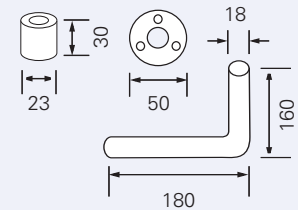

Typical valve dimensions

The following notation has been used for dimensions:

Example shown - Solar Valve

Angled Valve

Straight Valve

Model		A	B	C
Gyro	Gyro Angle Manual	86	43	-
	Gyro Angle TRV	135	43	-
	Gyro Straight Manual/TRV	-	-	72
Solar	Solar Angle Manual	112	42	-
	Solar Angle TRV	139	42	-
	Solar Straight Manual/TRV	-	-	75
Minimal	Minimal Angle	91	41	-
	Minimal Straight	-	-	67
Belgravia	Belgravia Angle	106	42	-
	Belgravia Straight	-	-	75
Sunny	Sunny	103	69	-
Radius	Radius Angle Manual	77	41	-
	Radius Straight Manual/TRV	-	-	67
	Radius Angle TRV	126	41	-
Chartwell	Chartwell Angle Manual	107	44	-
	Chartwell Angle TRV	139	44	-
	Chartwell 1/2" BSP Angle	93	53	-
	Chartwell 3/4" BSP Angle	95	53	-
Tekne	Tekne Angle	107	44	-

Tekne Angled

Sleeving Kits

Electric Sleeving Kits

Twin Valve Angled Manual

Twin Valve TRV Angled/Straight

Twin Valve Straight Manual

Belgravia Valve

	Code	Price £ excl. VAT
Angled Chrome	VLBEL-AC	100.00
Angled Gold	VLBEL-AG	152.00
Straight Chrome	VLBEL-SC	100.00

Chartwell Valve

15mm Angled Manual	VLCHA-AB1	84.00
15mm Angled TRV	VLCHA-TRV	130.00
1/2" BSP-F	VLCHA-AB2	84.00
3/4" BSP-F	VLCHA-AB3	90.00

Gyro Valve

Angled Manual Chrome	VLGYR-AC	82.00
Angled Manual Gold	VLGYR-AG	109.00
Angled TRV Standard White Head	VLGYR-B-AWTRV	92.00
Angled TRV Standard Chrome Head	VLGYR-B-ACTRV	134.00
Angled TRV MHS Chrome Head	VLGYR-B-APTRV	128.00
Straight Manual Chrome	VLGYR-SC	82.00
Straight TRV Standard White Head	VLGYR-B-SWTRV	92.00
Straight TRV Standard Chrome Head	VLGYR-B-SCTRV	134.00
Straight TRV MHS Chrome Head	VLGYR-B-SPTRV	128.00