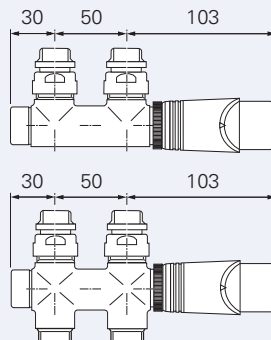

Typical valve dimensions

The following notation has been used for dimensions:

Example shown - Solar Valve

Angled Valve

Straight Valve

Model		A	B	C
Gyro	Gyro Angle Manual	86	43	-
	Gyro Angle TRV	135	43	-
	Gyro Straight Manual/TRV	-	-	72
Solar	Solar Angle Manual	112	42	-
	Solar Angle TRV	139	42	-
	Solar Straight Manual/TRV	-	-	75
Minimal	Minimal Angle	91	41	-
	Minimal Straight	-	-	67
Belgravia	Belgravia Angle	106	42	-
	Belgravia Straight	-	-	75
Sunny	Sunny	103	69	-
Radius	Radius Angle Manual	77	41	-
	Radius Straight Manual/TRV	-	-	67
	Radius Angle TRV	126	41	-
Chartwell	Chartwell Angle Manual	107	44	-
	Chartwell Angle TRV	139	44	-
	Chartwell 1/2" BSP Angle	93	53	-
	Chartwell 3/4" BSP Angle	95	53	-
Tekne	Tekne Angle	107	44	-

Tekne Angled

Sleeving Kits

Electric Sleeving Kits

Twin Valve Angled Manual

Twin Valve TRV Angled/Straight

Twin Valve Straight Manual

Belgravia Valve

	Code	Price £ excl. VAT
Angled Chrome	VLBEL-AC	100.00
Angled Gold	VLBEL-AG	152.00
Straight Chrome	VLBEL-SC	100.00

Chartwell Valve

15mm Angled Manual	VLCHA-AB1	84.00
15mm Angled TRV	VLCHA-TRV	130.00
1/2" BSP-F	VLCHA-AB2	84.00
3/4" BSP-F	VLCHA-AB3	90.00

Gyro Valve

Angled Manual Chrome	VLGYR-AC	82.00
Angled Manual Gold	VLGYR-AG	109.00
Angled TRV Standard White Head	VLGYR-B-AWTRV	92.00
Angled TRV Standard Chrome Head	VLGYR-B-ACTRV	134.00
Angled TRV MHS Chrome Head	VLGYR-B-APTRV	128.00
Straight Manual Chrome	VLGYR-SC	82.00
Straight TRV Standard White Head	VLGYR-B-SWTRV	92.00
Straight TRV Standard Chrome Head	VLGYR-B-SCTRV	134.00
Straight TRV MHS Chrome Head	VLGYR-B-SPTRV	128.00