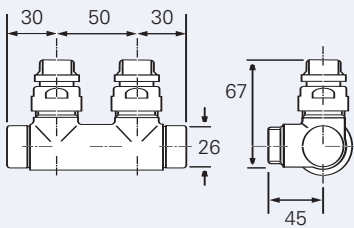

Typical valve dimensions

The following notation has been used for dimensions:

Example shown - Solar Valve

Angled Valve

Straight Valve

Model		A	B	C
Gyro	Gyro Angle Manual	86	43	-
	Gyro Angle TRV	135	43	-
	Gyro Straight Manual/TRV	-	-	72
Solar	Solar Angle Manual	112	42	-
	Solar Angle TRV	139	42	-
	Solar Straight Manual/TRV	-	-	75
Minimal	Minimal Angle	91	41	-
	Minimal Straight	-	-	67
Belgravia	Belgravia Angle	106	42	-
	Belgravia Straight	-	-	75
Sunny	Sunny	103	69	-
Radius	Radius Angle Manual	77	41	-
	Radius Straight Manual/TRV	-	-	67
	Radius Angle TRV	126	41	-
Chartwell	Chartwell Angle Manual	107	44	-
	Chartwell Angle TRV	139	44	-
	Chartwell 1/2" BSP Angle	93	53	-
	Chartwell 3/4" BSP Angle	95	53	-
Tekne	Tekne Angle	107	44	-

Tekne Angled

Sleeving Kits

Electric Sleeving Kits

Twin Valve Angled Manual

Twin Valve TRV Angled/Straight

Twin Valve Straight Manual

Belgravia Valve

	Code	Price £ excl. VAT
Angled Chrome	VLBEL-AC	100.00
Angled Gold	VLBEL-AG	152.00
Straight Chrome	VLBEL-SC	100.00

Chartwell Valve

15mm Angled Manual	VLCHA-AB1	84.00
15mm Angled TRV	VLCHA-TRV	130.00
1/2" BSP-F	VLCHA-AB2	84.00
3/4" BSP-F	VLCHA-AB3	90.00

Gyro Valve

Angled Manual Chrome	VLGYR-AC	82.00
Angled Manual Gold	VLGYR-AG	109.00
Angled TRV Standard White Head	VLGYR-B-AWTRV	92.00
Angled TRV Standard Chrome Head	VLGYR-B-ACTRV	134.00
Angled TRV MHS Chrome Head	VLGYR-B-APTRV	128.00
Straight Manual Chrome	VLGYR-SC	82.00
Straight TRV Standard White Head	VLGYR-B-SWTRV	92.00
Straight TRV Standard Chrome Head	VLGYR-B-SCTRV	134.00
Straight TRV MHS Chrome Head	VLGYR-B-SPTRV	128.00