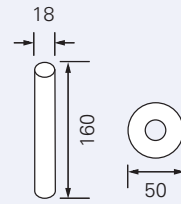

Typical valve dimensions

The following notation has been used for dimensions:

Example shown - Solar Valve

Angled Valve

Straight Valve

Model		A	B	C
Gyro	Gyro Angle Manual	86	43	-
	Gyro Angle TRV	135	43	-
	Gyro Straight Manual/TRV	-	-	72
Solar	Solar Angle Manual	112	42	-
	Solar Angle TRV	139	42	-
	Solar Straight Manual/TRV	-	-	75
Minimal	Minimal Angle	91	41	-
	Minimal Straight	-	-	67
Belgravia	Belgravia Angle	106	42	-
	Belgravia Straight	-	-	75
Sunny	Sunny	103	69	-
Radius	Radius Angle Manual	77	41	-
	Radius Straight Manual/TRV	-	-	67
	Radius Angle TRV	126	41	-
Chartwell	Chartwell Angle Manual	107	44	-
	Chartwell Angle TRV	139	44	-
	Chartwell 1/2" BSP Angle	93	53	-
	Chartwell 3/4" BSP Angle	95	53	-
Tekne	Tekne Angle	107	44	-

Tekne Angled

Sleeving Kits

Electric Sleeving Kits

Twin Valve Angled Manual

Twin Valve TRV Angled/Straight

Twin Valve Straight Manual

Belgravia Valve

	Code	Price £ excl. VAT
Angled Chrome	VLBEL-AC	100.00
Angled Gold	VLBEL-AG	152.00
Straight Chrome	VLBEL-SC	100.00

Chartwell Valve

15mm Angled Manual	VLCHA-AB1	84.00
15mm Angled TRV	VLCHA-TRV	130.00
1/2" BSP-F	VLCHA-AB2	84.00
3/4" BSP-F	VLCHA-AB3	90.00

Gyro Valve

Angled Manual Chrome	VLGYR-AC	82.00
Angled Manual Gold	VLGYR-AG	109.00
Angled TRV Standard White Head	VLGYR-B-AWTRV	92.00
Angled TRV Standard Chrome Head	VLGYR-B-ACTRV	134.00
Angled TRV MHS Chrome Head	VLGYR-B-APTRV	128.00
Straight Manual Chrome	VLGYR-SC	82.00
Straight TRV Standard White Head	VLGYR-B-SWTRV	92.00
Straight TRV Standard Chrome Head	VLGYR-B-SCTRV	134.00
Straight TRV MHS Chrome Head	VLGYR-B-SPTRV	128.00