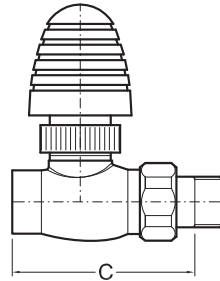

Typical valve dimensions

The following notation has been used for dimensions:

Example shown - Solar Valve

Angled Valve

Straight Valve

Model		A	B	C
Gyro	Gyro Angle Manual	86	43	-
	Gyro Angle TRV	135	43	-
	Gyro Straight Manual/TRV	-	-	72
Solar	Solar Angle Manual	112	42	-
	Solar Angle TRV	139	42	-
	Solar Straight Manual/TRV	-	-	75
Minimal	Minimal Angle	91	41	-
	Minimal Straight	-	-	67
Belgravia	Belgravia Angle	106	42	-
	Belgravia Straight	-	-	75
Sunny	Sunny	103	69	-
Radius	Radius Angle Manual	77	41	-
	Radius Straight Manual/TRV	-	-	67
	Radius Angle TRV	126	41	-
Chartwell	Chartwell Angle Manual	107	44	-
	Chartwell Angle TRV	139	44	-
	Chartwell 1/2" BSP Angle	93	53	-
	Chartwell 3/4" BSP Angle	95	53	-
Tekne	Tekne Angle	107	44	-

Tekne Angled

Sleeving Kits

Electric Sleeving Kits

Twin Valve Angled Manual

Twin Valve TRV Angled/Straight

Twin Valve Straight Manual

Belgravia Valve

	Code	Price £ excl. VAT
Angled Chrome	VLBEL-AC	100.00
Angled Gold	VLBEL-AG	152.00
Straight Chrome	VLBEL-SC	100.00

Chartwell Valve

15mm Angled Manual	VLCHA-AB1	84.00
15mm Angled TRV	VLCHA-TRV	130.00
1/2" BSP-F	VLCHA-AB2	84.00
3/4" BSP-F	VLCHA-AB3	90.00

Gyro Valve

Angled Manual Chrome	VLGYR-AC	82.00
Angled Manual Gold	VLGYR-AG	109.00
Angled TRV Standard White Head	VLGYR-B-AWTRV	92.00
Angled TRV Standard Chrome Head	VLGYR-B-ACTRV	134.00
Angled TRV MHS Chrome Head	VLGYR-B-APTRV	128.00
Straight Manual Chrome	VLGYR-SC	82.00
Straight TRV Standard White Head	VLGYR-B-SWTRV	92.00
Straight TRV Standard Chrome Head	VLGYR-B-SCTRV	134.00
Straight TRV MHS Chrome Head	VLGYR-B-SPTRV	128.00