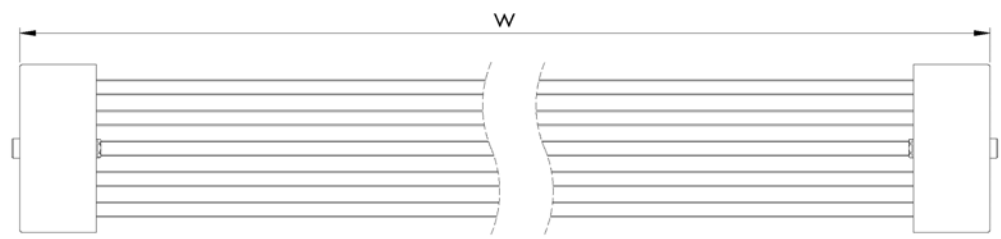

RAVEN

Note: Flow/ Return can be reserved if required

Side View

Top View

- 1-  Air Vent 2 pcs

Important Note : Raven is only floor standing radiator.

Water Connections : 1/2" BSP
 Not suitable for use with direct hot water systems. Not suitable for gravity circulation.

Product Code	Width	Height	Conn. Centers	Tube Qty.
	W	H	C	
RAVS500-23	1700	500	1720	23

*All measurements are in millimetres