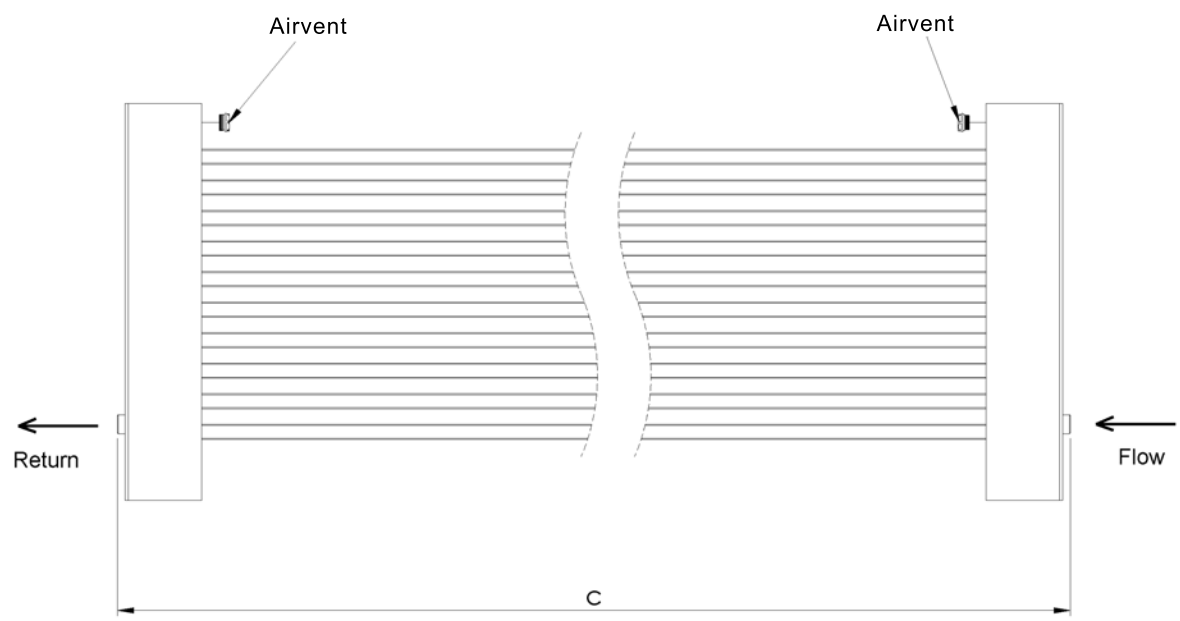

RAVEN

Note: Flow/ Return can be reserved if required

Side View

Top View

- 1-  Air Vent 2 pcs

Important Note : Raven is only floor standing radiator.

Water Connections : 1/2" BSP
 Not suitable for use with direct hot water systems. Not suitable for gravity circulation.

Product Code	Width	Height	Conn. Centers	Tube Qty.
	W	H	C	
RAVS500-23	1700	500	1720	23

*All measurements are in millimetres