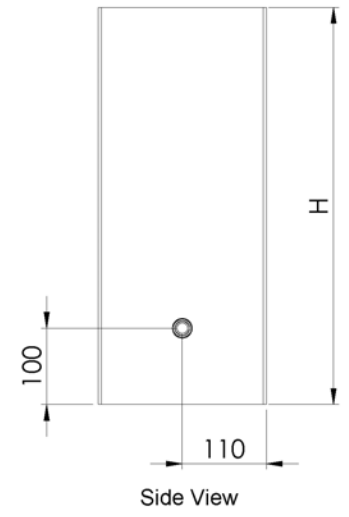

RAVEN

Note: Flow/ Return can be reserved if required

Side View

Top View

- 1-  Air Vent 2 pcs

Important Note : Raven is only floor standing radiator.

Water Connections : 1/2" BSP
 Not suitable for use with direct hot water systems. Not suitable for gravity circulation.

Product Code	Width	Height	Conn. Centers	Tube Qty.
	W	H	C	
RAVS500-23	1700	500	1720	23

*All measurements are in millimetres