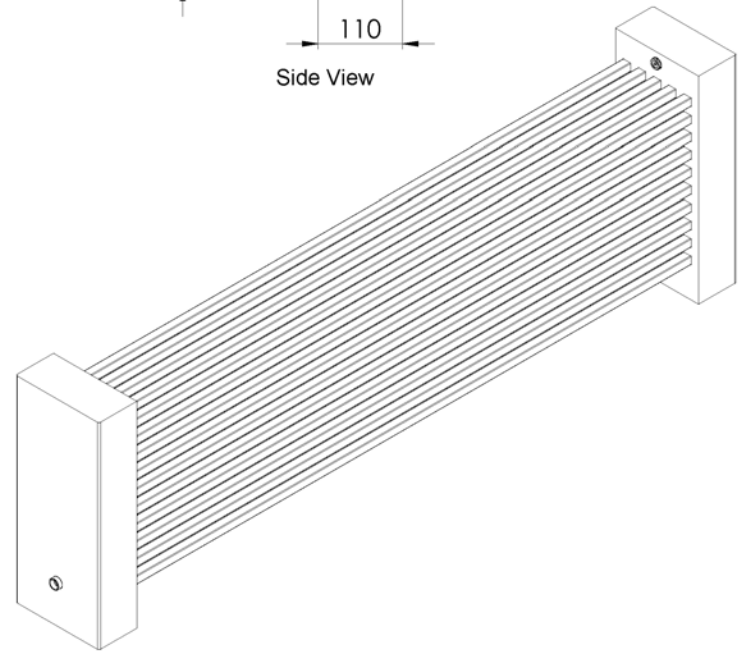

RAVEN

Note: Flow/ Return can be reserved if required

Side View

Top View

- 1-  Air Vent 2 pcs

Important Note : Raven is only floor standing radiator.

Water Connections : 1/2" BSP
 Not suitable for use with direct hot water systems. Not suitable for gravity circulation.

Product Code	Width	Height	Conn. Centers	Tube Qty.
	W	H	C	
RAVS500-23	1700	500	1720	23

*All measurements are in millimetres