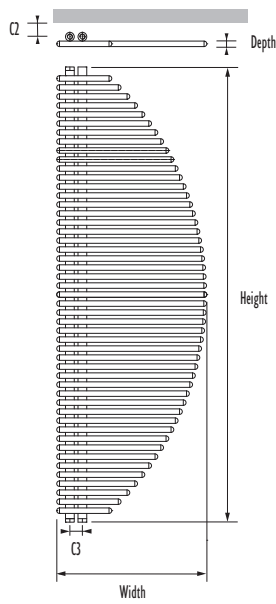

sizes: I	finish: WH & A	material: S
operating up to: 5 BAR	guarantee: 5 YEARS	

Reef

Half moon shaped steel tube-on-tube radiator available in anthracite or white.

Code White Finish	Code Anthracite Finish	Height	Width	Depth	Wall to face	Tapping Centres		Heat Output $\Delta t 50^{\circ}\text{C}$		Heat Output $\Delta t 60^{\circ}\text{C}$		Dry Weight kg	Water Content ltrs
						C2	C3	Watts	BTUs	Watts	BTUs		
REF 01 180060	REF 02 180060	1800	600	56	76-81	28-33	50	1094	3733	1386	4729	26	10.1

= Allow up to 10 working days for delivery.

For matching valves see pages 78-81