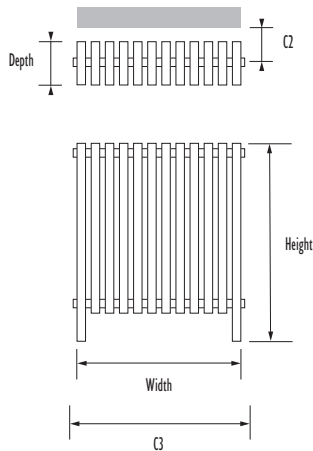

sizes: 2	finish: CHR	material: S
operating up to: 5 BAR	guarantee: 5 YEARS	

XL

Sleek, shiny and sophisticated, the XL is a perfect fusion of form and function.

Code	Height	Width	Depth	Wall to face	Sections	Tapping Centres		Heat Output $\Delta t 50^{\circ}\text{C}$		Heat Output $\Delta t 60^{\circ}\text{C}$		Dry Weight kg	Water Content ltrs
						C2	C3	Watts	BTUs	Watts	BTUs		
XLC 02 070046	700	460	150	185	12	110	480	1298	4432	1644	5613	24.7	22.8
XLC 02 070062	700	620	150	185	16	110	640	1717	5862	2176	7430	32.9	30.4