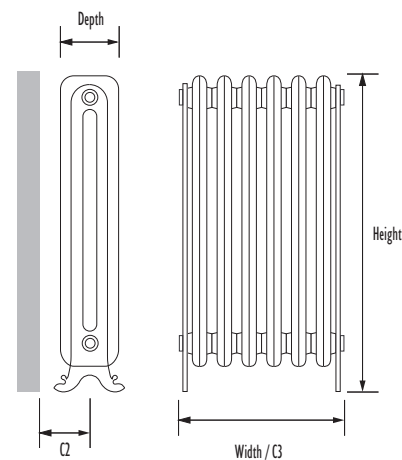

Vintage Chrome

sizes: **2**

finish: **CHR**

material: **AL**

operating up to: **4 BAR**

guarantee: **5 YEARS**

Clear acrylic side panels

Clear acrylic end panels sandwich a wonderfully shiny polished aluminium radiator – creating a completely unique new look.

Code	Height	Width	Depth	Wall to face	Sections	Tapping Centres		Heat Output $\Delta t 50^{\circ}\text{C}$		Heat Output $\Delta t 60^{\circ}\text{C}$		Dry Weight kg	Water Content ltrs
						C2	C3	Watts	BTUs	Watts	BTUs		
VIN 02 081036 #	890	392	200	230	6	115	392	462	1577	585	1997	19.8	18
VIN 02 081048 #	890	506	200	230	8	115	506	616	2103	780	2663	26.4	24