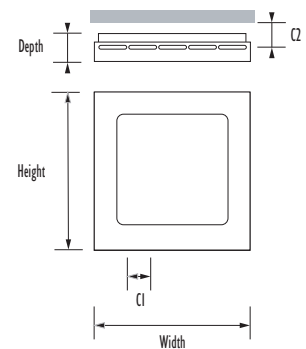

Code Polished Finish	Code Satin Finish	Height	Width	Depth	Wall to face	Tapping Centres		Heat Output $\Delta t50^{\circ}\text{C}$		Heat Output $\Delta t60^{\circ}\text{C}$		Dry Weight kg	Water Content ltrs
						C1	C2	Watts	BTUs	Watts	BTUs		
MAK 04   057057 #	MAK 06   057057 #	570	570	130	97	50	72	504	1721	639	2182	18.8	2
MAK 04   201057 #	MAK 06   201057 #	2010	570	130	97	50	72	1740	5941	2205	7529	55.51	6

CUSHIONS	
Please Specify	RED, BLUE, ORANGE, BLACK, WHITE

• A horizontal 3 cushion version is also available. • Underside connections are 110 and 160mm in from the left hand side.