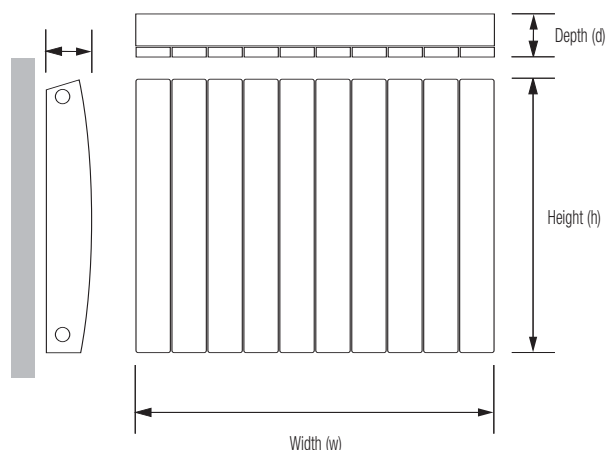

Tutto Radiator

Product Code (Heating Only)	Height (mm) (h)	Width (mm) (w)	Depth (mm) (d)	Wall to Face (mm)	Tapping Centres (mm)			Output (watts)	Dry Weight (Kg)	Water Content (ltrs)	Product Codes (Electric) *2				Estimated delivery *1
					(c1)	(c2)	(c3)				HE	E	POL1 - HE	POL1 - E	
n/a	575	640	100	135 / 140	n/a	n/a	n/a	1072	9.6	2.6	n/a	n/a	n/a	TUT015057064	L
n/a	575	800	100	135 / 140	n/a	n/a	n/a	1340	12.1	3.2	n/a	n/a	n/a	TUT015057080	L
n/a	575	960	100	135 / 140	n/a	n/a	n/a	1608	14.5	3.8	n/a	n/a	n/a	TUT015057096	L

• Available finishes = White (01)

Notes:

• Max operating pressure 5 bar • Manufactured from aluminium

*1 Note: Lorry delivery only : up to 15 working days

*2 Note: Only available as Fully electric option

*2 Note: Fully electric option reduces output. Multiply by 0.59 for electric output

Dimension detail (mm)					Heating Only		Dual Fuel		Electric Only		Dual Fuel - Thermostatic POL1		Electric Only - Thermostatic POL1	
Height (h)	Width (w)	Depth (d)	Sections	Output @ Δt 60°C	Code	Price £ excl. VAT	Code	Price £ excl. VAT	Code	Price £ excl. VAT	Code	Price £ excl. VAT	Code	Price £ excl. VAT
575	640	100	8	1072	n/a	n/a	n/a	n/a	n/a	n/a	n/a	n/a	TUT 01 5 057064	553.00
575	800	100	10	1340	n/a	n/a	n/a	n/a	n/a	n/a	n/a	n/a	TUT 01 5 057080	589.00
575	960	100	12	1608	n/a	n/a	n/a	n/a	n/a	n/a	n/a	n/a	TUT 01 5 057096	625.00