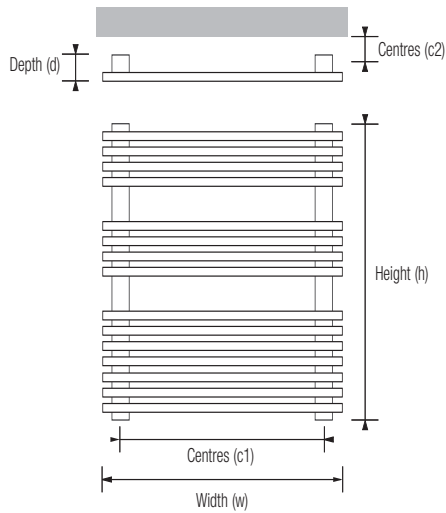

Square Towel Radiator

Product Code (Heating Only)	Height (mm) (h)	Width (mm) (w)	Depth (mm) (d)	Wall to Face (mm)	Tapping Centres (mm)			Output (watts)	Dry Weight (Kg)	Water Content (ltrs)	Product Codes (Electric) *2				Estimated delivery *1
					(c1)	(c2)	(c3)				HE	E	POL1 - HE	POL1 - E	
SQU041080050	800	500	50	70	450	22.5	n/a	393	9	5.19	n/a	n/a	SQU044080050	SQU045080050	C
SQU041120050	1200	500	50	70	450	22.5	n/a	646	13.5	7.92	n/a	n/a	SQU044120050	SQU045120050	C
SQU041120060	1200	600	50	70	550	22.5	n/a	754	15.5	9.23	n/a	n/a	SQU044120060	SQU045120060	C

• Available finishes = Polished (04)

Notes:

• Max operating pressure 6 bar • All connections 1/2" BSP • Manufactured from stainless steel

*1 Note: Items over quantity of 7 will be dispatched via lorry: C = Courier, up to 3 working days L = Lorry, up to 10 working days

*2 Note: Fully electric option extends delivery time, see price list for details.

Dimension detail (mm)				Heating Only		Dual Fuel		Electric Only		Dual Fuel - Thermostatic POL1		Electric Only - Thermostatic POL1	
Height (h)	Width (w)	Depth (d)	Output @ Δt 60°C	Code	Price £ excl. VAT	Code	Price £ excl. VAT	Code	Price £ excl. VAT	Code	Price £ excl. VAT	Code	Price £ excl. VAT
800	500	50	393	SQU 04 1 080050	467.00	n/a	n/a	n/a	n/a	SQU 04 4 080050	577.00	SQU 04 5 080050	608.00
1200	500	50	646	SQU 04 1 120050	700.00	n/a	n/a	n/a	n/a	SQU 04 4 120050	810.00	SQU 04 5 120050	841.00
1200	600	50	754	SQU 04 1 120060	792.00	n/a	n/a	n/a	n/a	SQU 04 4 120060	902.00	SQU 04 5 120060	933.00

Technical Change Note: Wall to front face measurement is 108mm