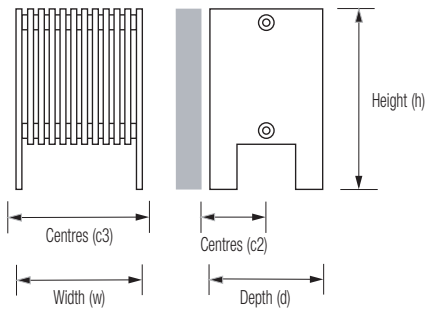

## Quadro Radiator

Product Code (Heating Only)	Height (mm) (h)	Width (mm) (w)	Depth (mm) (d)	Wall to Face (mm)	Tapping Centres (mm)			Output (watts)	Dry Weight (Kg)	Water Content (ltrs)	Product Codes (Electric) *2				Estimated delivery *1
					(c1)	(c2)	(c3)				HE	E	POL1 - HE	POL1 - E	
QUA011040072	400	720	250	> 250	n/a	> 125	720	912	15.6	6.1	n/a	n/a	n/a	n/a	L
QUA011040102	400	1020	250	> 250	n/a	> 125	1020	1292	22.1	8.6	n/a	n/a	n/a	n/a	L
QUA011040126	400	1260	250	> 250	n/a	> 125	1260	1596	27.3	10.7	n/a	n/a	n/a	n/a	L
QUA011040162	400	1620	250	> 250	n/a	> 125	1620	2052	35.1	13.7	n/a	n/a	n/a	n/a	L

• Available finishes = White (01)

**Notes:**

• Max operating pressure 5 bar • All connections 1/2" BSP • Manufactured from aluminium

\*1 Note: Lorry delivery only : up to 10 working days

\*2 Note: Fully electric option not available for this product

Dimension detail (mm)					Heating Only		Dual Fuel		Electric Only		Dual Fuel - Thermostatic POL1		Electric Only - Thermostatic POL1	
Height (h)	Width (w)	Depth (d)	Sections	Output @ Δt 60°C	Code	Price £ excl. VAT	Code	Price £ excl. VAT	Code	Price £ excl. VAT	Code	Price £ excl. VAT	Code	Price £ excl. VAT
400	720	250	12	912	QUA 01 1 040072	<b>675.00</b>	n/a	<b>n/a</b>	n/a	<b>n/a</b>	n/a	<b>n/a</b>	n/a	<b>n/a</b>
400	1020	250	17	1292	QUA 01 1 040102	<b>919.00</b>	n/a	<b>n/a</b>	n/a	<b>n/a</b>	n/a	<b>n/a</b>	n/a	<b>n/a</b>
400	1260	250	21	1596	QUA 01 1 040126	<b>1115.00</b>	n/a	<b>n/a</b>	n/a	<b>n/a</b>	n/a	<b>n/a</b>	n/a	<b>n/a</b>
400	1620	250	27	2052	QUA 01 1 040162	<b>1408.00</b>	n/a	<b>n/a</b>	n/a	<b>n/a</b>	n/a	<b>n/a</b>	n/a	<b>n/a</b>