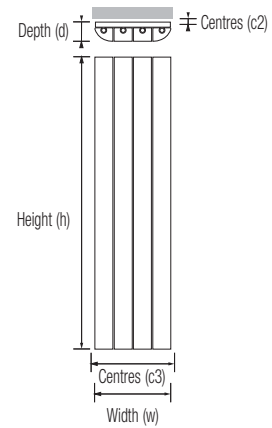

Play Radiator

Product Code (Heating Only)	Height (mm) (h)	Width (mm) (w)	Depth (mm) (d)	Wall to Face (mm)	Tapping Centres (mm)			Output (watts)	Dry Weight (Kg)	Water Content (ltrs)	Product Codes (Electric) *2				Estimated delivery *1
					(c1)	(c2)	(c3)				HE	E	POL1 - HE	POL1 - E	
PLA[*]1180032	1800	328	85	110 / 115	n/a	35 / 40	328	1267	12.4	2.16	n/a	n/a	n/a	n/a	C
PLA[*]1180041	1800	410	85	110 / 115	n/a	35 / 40	410	1583	15.5	2.7	n/a	n/a	n/a	n/a	L
PLA[*]1180049	1800	492	85	110 / 115	n/a	35 / 40	492	1900	18.6	3.24	n/a	n/a	n/a	n/a	L

• [*] Available finishes = White (01) : Satin (06) : RAL Colours (05) (RAL colours extends delivery time, see price list for details)

Notes:

• Max operating pressure 5 bar • All connections 1/2" BSP • Manufactured from aluminium

*1 Note: Items over quantity of 7 will be dispatched via lorry : C = Courier, up to 3 working days. L = Lorry, up to 10 working days

*2 Note: Fully electric option not available for this product

Dimension detail (mm)					Heating Only		Dual Fuel		Electric Only		Dual Fuel - Thermostatic POL1		Electric Only - Thermostatic POL1	
Height (h)	Width (w)	Depth (d)	Sections	Output @ Δt 60°C	Code	Price £ excl. VAT	Code	Price £ excl. VAT	Code	Price £ excl. VAT	Code	Price £ excl. VAT	Code	Price £ excl. VAT
White														
1800	328	85	4	1267	PLA 01 1 180032	340.00	n/a	n/a	n/a	n/a	n/a	n/a	n/a	n/a
1800	410	85	5	1583	PLA 01 1 180041	474.00	n/a	n/a	n/a	n/a	n/a	n/a	n/a	n/a
1800	492	85	6	1900	PLA 01 1 180049	550.00	n/a	n/a	n/a	n/a	n/a	n/a	n/a	n/a
Satin														
1800	328	85	4	1267	PLA 06 1 180032	495.00	n/a	n/a	n/a	n/a	n/a	n/a	n/a	n/a
1800	410	85	5	1583	PLA 06 1 180041	667.00	n/a	n/a	n/a	n/a	n/a	n/a	n/a	n/a
1800	492	85	6	1900	PLA 06 1 180049	782.00	n/a	n/a	n/a	n/a	n/a	n/a	n/a	n/a