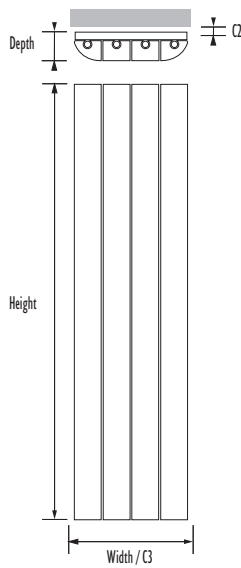

<b>sizes:</b> <b>3</b>	<b>finish:</b> WH & A	<b>material:</b> <b>AL</b>
<b>operating up to:</b> <b>5 BAR</b>	<b>guarantee:</b> <b>5 YEARS</b>	

# Play

Gently curving sides nestle against strong vertical panels - a design of mesmerising simplicity.

Code White Finish	Code Anthracite Finish	Height	Width	Depth	Wall to face	Sections	Tapping Centres		Heat Output $\Delta t 50^{\circ}\text{C}$		Heat Output $\Delta t 60^{\circ}\text{C}$		Dry Weight kg	Water Content ltrs
							C2	C3	Watts	BTUs	Watts	BTUs		
PLA 01   180032	PLA 11   180032	1800	328	85	110-115	4	35-40	328	1000	3412	1267	4323	12.4	2.16
PLA 01   180041	PLA 11   180041	1800	410	85	110-115	5	35-40	410	1249	4262	1583	5404	15.5	2.7
PLA 01   180049	PLA 11   180049	1800	492	85	110-115	6	35-40	492	1500	5118	1900	6485	18.6	3.24