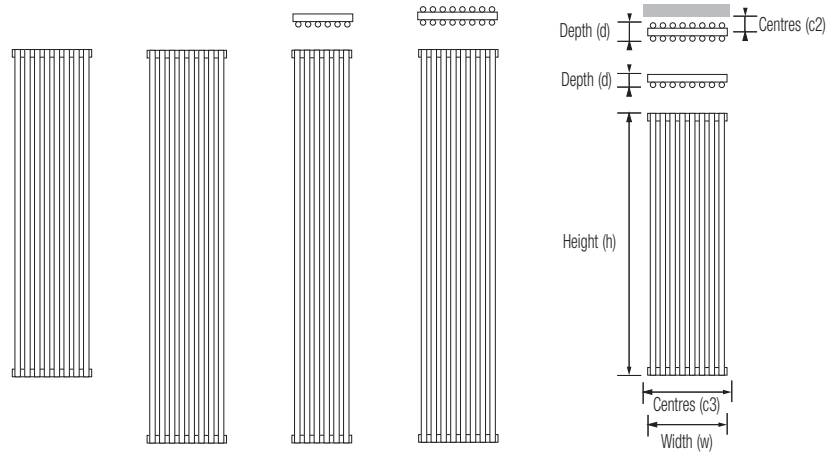

Monoline White Radiator

Monoline Single Radiator

Monoline Double Radiator

Product Code (Heating Only)	Height (mm) (h)	Width (mm) (w)	Depth (mm) (d)	Wall to Face (mm)	Tapping Centres (mm)			Output (watts)	Dry Weight (Kg)	Water Content (trs)	Product Codes (Electric) *2				Estimated delivery *1
					(c1)	(c2)	(c3)				HE	E	POL1 - HE	POL1 - E	
Monoline (white)															
MOS011080036	800	360	64	90	n/a	48	360	436	8	2.96	n/a	n/a	n/a	n/a	C
MOS011150036	1500	360	64	90	n/a	48	360	750	13.28	4.96	n/a	n/a	n/a	n/a	C
MOS011180027	1800	270	64	90	n/a	48	270	669	11.64	4.38	n/a	n/a	n/a	n/a	C
MOS011080036	1800	360	64	90	n/a	48	360	892	15.52	5.84	n/a	n/a	n/a	n/a	C
MOD011080036	1800	360	89	112	n/a	70	360	1449	28.4	11.2	n/a	n/a	n/a	n/a	L

• Available finishes = White (01) • Optional extras = Towel holder

Notes:

• Max operating pressure 10 bar • All connections 1/2 BSP • Manufactured from steel

*1 Note: Items over quantity of 7 will be dispatched via lorry : C = Courier, up to 3 working days. L = Lorry, up to 10 working days

*2 Note: Fully electric option not available for this product

Dimension detail (mm)					Heating Only		Dual Fuel		Electric Only		Dual Fuel - Thermostatic POL1		Electric Only - Thermostatic POL1	
Height (h)	Width (w)	Depth (d)	Sections	Output @ Δt 60°C	Code	Price £ excl. VAT	Code	Price £ excl. VAT	Code	Price £ excl. VAT	Code	Price £ excl. VAT	Code	Price £ excl. VAT
800	360	64	8	436	MOS 01 1 080036	167.00	n/a	n/a	n/a	n/a	n/a	n/a	n/a	n/a
1500	360	64	8	750	MOS 01 1 150036	171.00	n/a	n/a	n/a	n/a	n/a	n/a	n/a	n/a
1800	270	64	6	669	MOS 01 1 180027	143.00	n/a	n/a	n/a	n/a	n/a	n/a	n/a	n/a
1800	360	64	8	892	MOS 01 1 180036	181.00	n/a	n/a	n/a	n/a	n/a	n/a	n/a	n/a
1800	360	89	8	1449	MOD 01 1 180036	347.00	n/a	n/a	n/a	n/a	n/a	n/a	n/a	n/a

Optional Towel Holder (KB) - White

ZXMON - 07

70.00 (not suitable for 270mm width adds 70mm to depth)