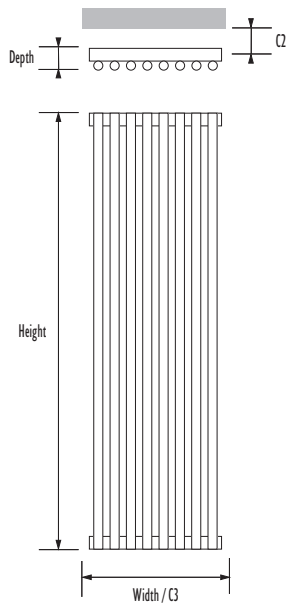

sizes: 5	finish: POL	material: SS
operating up to: 6 BAR	guarantee: 10 YEARS	

Monoline

Available in highly polished stainless steel, this versatile radiator is available in five sizes, optional towel holder available.

Optional polished stainless steel towel holder

Code	Height	Width	Depth	Wall to face	Tubes	Tapping Centres		Heat Output $\Delta t50^{\circ}\text{C}$		Heat Output $\Delta t60^{\circ}\text{C}$		Dry Weight kg	Water Content ltrs
						C2	C3	Watts	BTUs	Watts	BTUs		
MOS 04 080036	800	360	64	82	8	38	360	296	1010	375	1280	5.5	3.2
MOS 04 150036	1500	360	64	82	8	38	360	545	1860	690	2356	9.5	5.6
MOS 04 180027	1800	270	64	82	6	38	270	489	1668	620	2114	8	4.97
MOS 04 180036	1800	360	64	82	8	38	360	653	2228	827	2823	10.5	6.62
* MOD 04 180036 	1800	360	89	107	8	63	360	986	3364	1249	4262	20.5	12.78
ZXMON - 05	Towel Holder - Chrome												