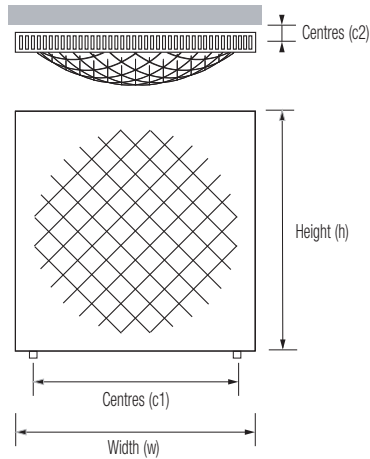

Honeycomb Radiator

Product Code (Heating Only)	Height (mm) (h)	Width (mm) (w)	Depth (mm) (d)	Wall to Face (mm)	Tapping Centres (mm)			Output (watts)	Dry Weight (Kg)	Water Content (ltrs)	Product Codes (Electric) *2				Estimated delivery *1
					(c1)	(c2)	(c3)				HE	E	POL1 - HE	POL1 - E	
HON031070070	700	700	167.5	215	555	80	n/a	1253	32.57	4.34	n/a	n/a	n/a	n/a	L

• Available finishes = Brushed (03) (with polished inserts)

Notes:

• Max operating pressure 6 bar • All connections 1/2" BSP • Manufactured from steel with stainless steel casing

*1 Note: Lorry delivery only : up to 10 working days

*2 Note: Fully electric option not available for this product

Dimension detail (mm)				Heating Only		Dual Fuel		Electric Only		Dual Fuel - Thermostatic POL1		Electric Only - Thermostatic POL1	
Height (h)	Width (w)	Depth (d)	Output @ Δt 60°C	Code	Price £ excl. VAT	Code	Price £ excl. VAT	Code	Price £ excl. VAT	Code	Price £ excl. VAT	Code	Price £ excl. VAT
700	700	167.5	1253	HON 03 1 070070	1334.00	n/a	n/a	n/a	n/a	n/a	n/a	n/a	n/a