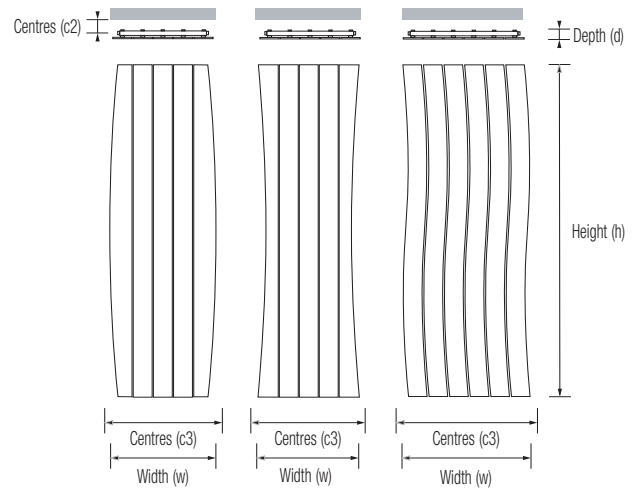

Format Radiator

Product Code (Heating Only)	Height (mm) (h)	Width (mm) (w)	Depth (mm) (d)	Wall to Face (mm)	Tapping Centres (mm)			Output (watts)	Dry Weight (Kg)	Water Content (ltrs)	Product Codes (Electric) *2				Estimated delivery *1
					(c1)	(c2)	(c3)				HE	E	POL1 - HE	POL1 - E	
FOO[*]1180074	1800	740	60	90	n/a	50	666	1266	18	2.6	n/a	FOO[*]3180074	n/a	n/a	L
FOX[*]1180089	1800	768	60	90	n/a	50	666	1266	18	2.6	n/a	FOX[*]3180089	n/a	n/a	L
FOS[*]1180067	1800	675	60	90	n/a	50	610	1519	21.6	3.1	n/a	FOS[*]3180067	n/a	n/a	L

• Available finishes = Polished (04) : Satin (06) (Satin finish extends delivery time, see price list for details)

Notes:

• Max operating pressure 5 bar • All connections 1/2" BSP • Manufactured from aluminium

*1 Note: Lorry delivery only : up to 10 working days

*2 Note: Fully electric option extends delivery time, see price list for details.

Dimension detail (mm)						Heating Only		Dual Fuel		Electric Only		Dual Fuel - Thermostatic POL1		Electric Only - Thermostatic POL1	
Height (h)	Model	Width (w)	Depth (d)	Sections	Output @ Δt 60°C	Code	Price £ excl. VAT	Code	Price £ excl. VAT	Code	Price £ excl. VAT	Code	Price £ excl. VAT	Code	Price £ excl. VAT
Polished															
1800	0	740	60	5	1266	FOO 04 1 180074	1044.00	n/a	n/a	FOO 04 3 180074	1313.00	n/a	n/a	n/a	n/a
1800	X	768	60	5	1266	FOX 04 1 180089	1044.00	n/a	n/a	FOX 04 3 180089	1313.00	n/a	n/a	n/a	n/a
1800	S	675	60	6	1519	FOS 04 1 180067	1231.00	n/a	n/a	FOS 04 3 180067	1500.00	n/a	n/a	n/a	n/a
Satin															
1800	0	740	60	5	1266	FOO 06 1 180074	1044.00	n/a	n/a	FOO 06 3 180074	1313.00	n/a	n/a	n/a	n/a
1800	X	768	60	5	1266	FOX 06 1 180089	1044.00	n/a	n/a	FOX 06 3 180089	1313.00	n/a	n/a	n/a	n/a
1800	S	675	60	6	1519	FOS 06 1 180067	1231.00	n/a	n/a	FOS 06 3 180067	1500.00	n/a	n/a	n/a	n/a

Satin or electric: please allow 5-6 weeks