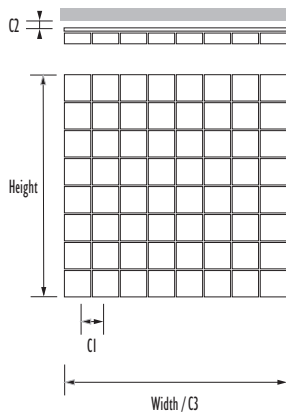

**sizes:** 2  
**finish:** SAT  
**material:** AL  
**operating up to:** 5 BAR  
**guarantee:** 5 YEARS

# Cubic

Intersecting lines of brushed aluminium create a stunning architectural feature. Available in two sizes.

800mm high version with decorative end caps

Code	Height	Width	Depth	Wall to face	Tapping Centres			Heat Output $\Delta t50^{\circ}\text{C}$		Heat Output $\Delta t60^{\circ}\text{C}$		Dry Weight kg	Water Content ltrs
					C1	C2	C3	Watts	BTUs	Watts	BTUs		
CUB 06 I 080080 #	800	800	92	114-125	50	37-48	800	1082	3694	1371	4681	23	2.2
CUB 06 I 180050 #	1800	500	92	114-125	50	37-48	500	1356	4630	1718	5866	29	2.7

Underside connections option C1 are 75mm & 125mm from left hand side.  
 # = To order item, please allow 6-8 weeks for delivery.

For matching valves see pages 78-81