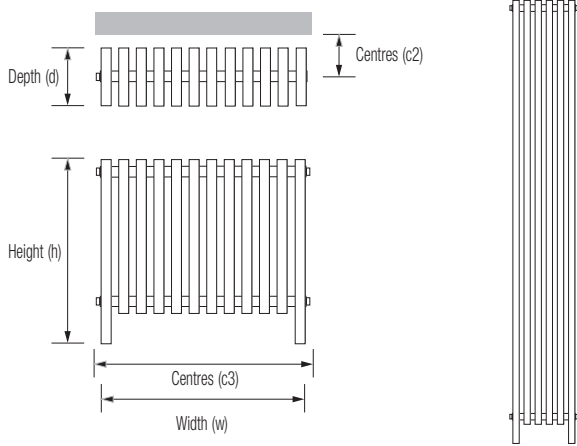

Block Radiator

Product Code (Heating Only)	Height (mm) (h)	Width (mm) (w)	Depth (mm) (d)	Wall to Face (mm)	Tapping Centres (mm)			Output (watts)	Dry Weight (Kg)	Water Content (ltrs)	Product Codes (Electric) *2				Estimated delivery *1
					(c1)	(c2)	(c3)				HE	E	POL1 - HE	POL1 - E	
BLO[*]1040102	400	1025	150	175	n/a	100	1090	1465	16.8	1.7	n/a	n/a	n/a	n/a	L
BLO[*]1070057	700	575	150	175	n/a	100	640	1461	16.8	1.7	n/a	n/a	n/a	n/a	L
BLO[*]1070082	700	825	150	175	n/a	100	890	2070	23.8	2.4	n/a	n/a	n/a	n/a	L
BLO[*]1070117	700	1175	150	175	n/a	100	1240	2922	33.6	3.4	n/a	n/a	n/a	n/a	L
BLO[*]1180027	1800	275	150	175	n/a	100	340	1744	22.2	2.9	n/a	n/a	n/a	n/a	L
BLO[*]1180047	1800	475	150	175	n/a	100	540	2906	37	4.9	n/a	BLO043180047	n/a	n/a	L
BLO[*]1200057	2000	575	150	175	n/a	100	640	2791	49.2	6.7	n/a	n/a	n/a	n/a	L

• Available finishes = Polished (04) : Satin (06) RAL Colours (05) (RAL colours/Satin finish extends delivery time, see price list for details)

Notes:

• Max operating pressure 5 bar • All connections 1/2" BSP • Manufactured from aluminium

*1 Note: Lorry delivery only : up to 10 working days

*2 Note: Fully electric option extends delivery time, see price list for details. Fully electric option Only available in polished

Dimension detail (mm)					Heating Only		Dual Fuel		Electric Only		Dual Fuel - Thermostatic POL1		Electric Only - Thermostatic POL1	
Height (h)	Width (w)	Depth (d)	Sections	Output @ Δt 60°C	Code	Price £ excl. VAT	Code	Price £ excl. VAT	Code	Price £ excl. VAT	Code	Price £ excl. VAT	Code	Price £ excl. VAT
Polished														
400	1025	150	21	1465	BLO 04 1 040102	2118.00	n/a	n/a	n/a	n/a	n/a	n/a	n/a	n/a
700	575	150	12	1461	BLO 04 1 070057	1501.00	n/a	n/a	n/a	n/a	n/a	n/a	n/a	n/a
700	825	150	17	2070	BLO 04 1 070082	2081.00	n/a	n/a	n/a	n/a	n/a	n/a	n/a	n/a
700	1175	150	24	2952	BLO 04 1 070117	2896.00	n/a	n/a	n/a	n/a	n/a	n/a	n/a	n/a
1800	275	150	6	1744	BLO 04 1 180027	1316.00	n/a	n/a	n/a	n/a	n/a	n/a	n/a	n/a
1800	475	150	10	2906	BLO 04 1 180047	2100.00	n/a	n/a	BLO 04 3 180047	2370.00	n/a	n/a	n/a	n/a
2000	575	150	12	3791	BLO 04 1 200057	2606.00	n/a	n/a	n/a	n/a	n/a	n/a	n/a	n/a
Satin														
400	1025	150	21	1465	BLO 06 1 040102	2118.00	n/a	n/a	n/a	n/a	n/a	n/a	n/a	n/a
700	575	150	12	1461	BLO 06 1 070057	1501.00	n/a	n/a	n/a	n/a	n/a	n/a	n/a	n/a
700	825	150	17	2070	BLO 06 1 070082	2081.00	n/a	n/a	n/a	n/a	n/a	n/a	n/a	n/a
700	1175	150	24	2952	BLO 06 1 070117	2896.00	n/a	n/a	n/a	n/a	n/a	n/a	n/a	n/a
1800	275	150	6	1744	BLO 06 1 180027	1316.00	n/a	n/a	n/a	n/a	n/a	n/a	n/a	n/a
1800	475	150	10	2906	BLO 06 1 180047	2100.00	n/a	n/a	n/a	n/a	n/a	n/a	n/a	n/a
2000	575	150	12	3791	BLO 06 1 200057	2606.00	n/a	n/a	n/a	n/a	n/a	n/a	n/a	n/a

Other RAL Colours available upon request - please add

289.00 Allow 2-3 weeks extra

Satin or Electric: please allow 5-6 weeks