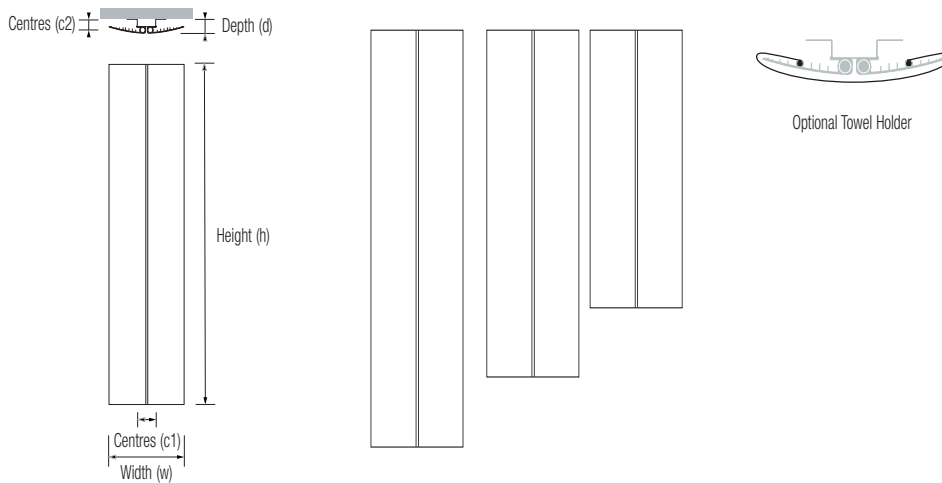

## Wing Radiator

Product Code (Heating Only)	Height (mm) (h)	Width (mm) (w)	Depth (mm) (d)	Wall to Face (mm)	Tapping Centres (mm)			Output (watts)	Dry Weight (Kg)	Water Content (ltrs)	Product Codes (Electric) *2				Estimated delivery *1
					(c1)	(c2)	(c3)				HE	E	POL1 - HE	POL1 - E	
WIN[*]1120046	1200	462	80	80	50*	60	n/a	443	14	1.8	n/a	n/a	n/a	n/a	C
WIN[*]1150046	1500	462	80	80	50*	60	n/a	555	17.5	2.3	n/a	n/a	n/a	n/a	C
WIN[*]1180046	1800	462	80	80	50*	60	n/a	667	21	2.8	n/a	WIN043180046	n/a	n/a	C

### Notes:

• Max operating pressure 5 bar • All connections 1/2" BSP (\*underside connections are central) • Manufactured from aluminium

\*1 Note: Items over quantity of 7 will be dispatched via lorry : C = Courier, up to 3 working days. L = Lorry, up to 10 working days