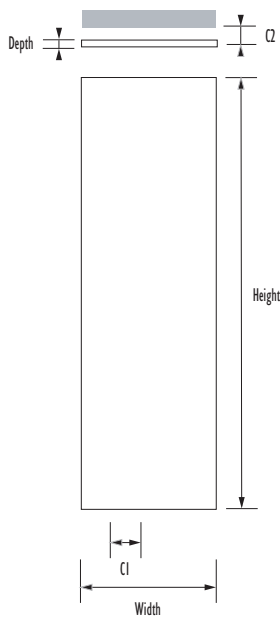

sizes: I	finish: BR	material: SS
operating up to: 5 BAR	guarantee: 5 YEARS	

Wall

A discreet, brushed stainless steel cased radiator that takes a traditional panel and brings it bang up to date.

Code	Height	Width	Depth	Wall to face	Tapping Centres		Heat Output $\Delta t50^{\circ}\text{C}$		Heat Output $\Delta t60^{\circ}\text{C}$		Dry Weight kg	Water Content ltrs
					C1	C2	Watts	BTUs	Watts	BTUs		
WAL 03 I 180054	1800	540	50	65-70	50*	35-40	1000	3412	1267	4323	11.3	2.8